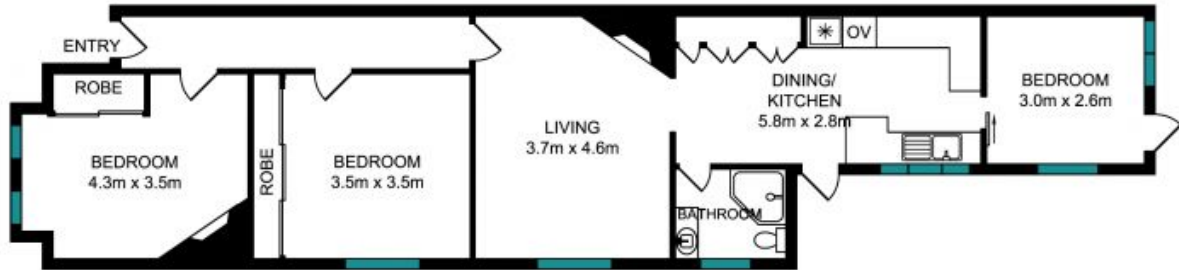

111 Greenwich Road, Greenwich

STONE