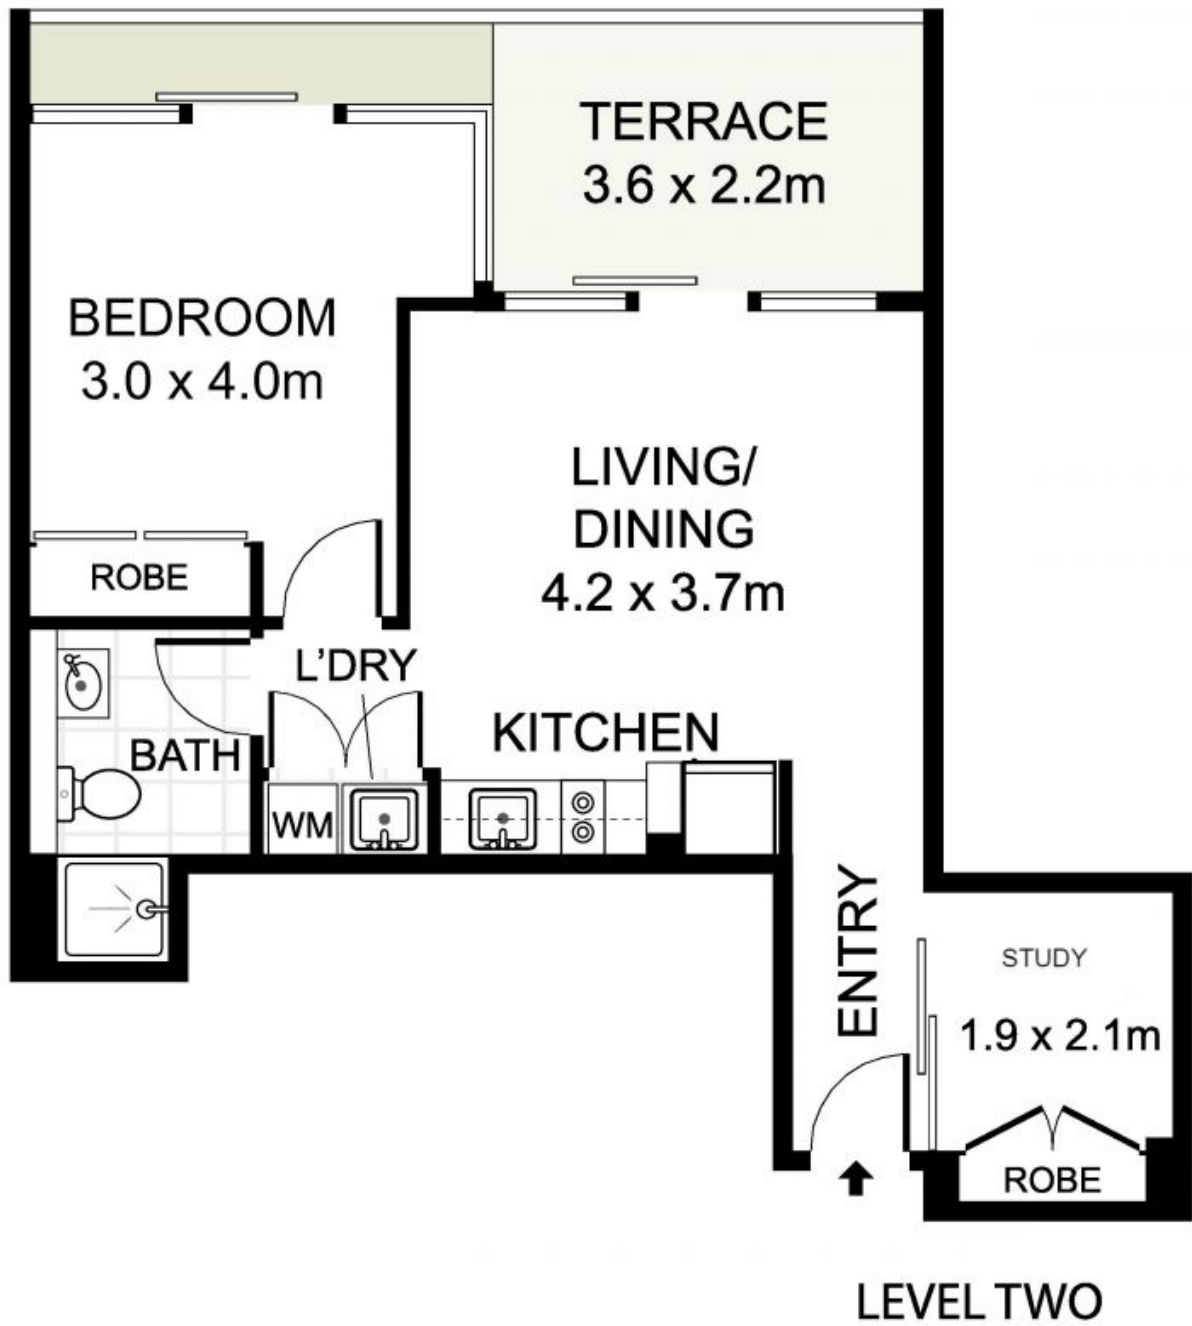

R207/220 Pacific Highway, Crows Nest

DISCLAIMER: PLANS SHOWN ARE FOR PRESENTATION PURPOSES AND ARE NOT PART OF ANY LEGAL DOCUMENT. ALL MEASUREMENTS AND FIGURES ARE APPROXIMATE.