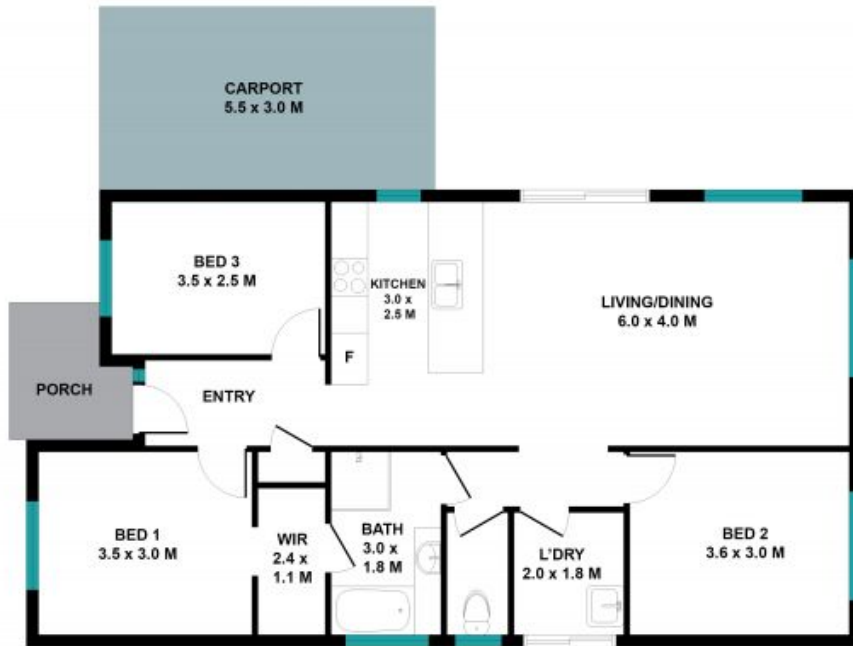

TOTAL SQM : 109.1 SQM

143 Middle Road, Hillcrest