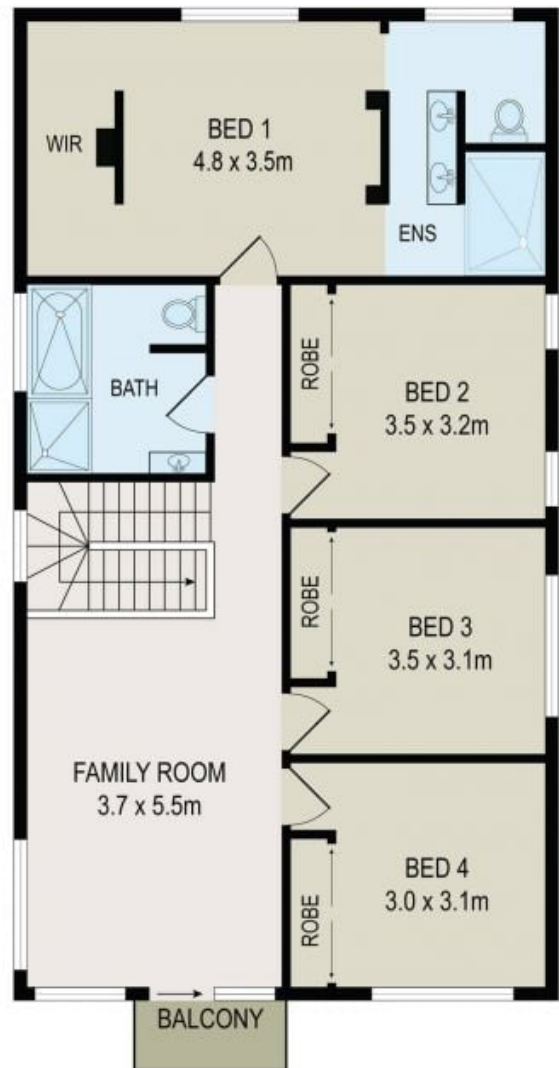

FIRST LEVEL

All information contained herein is gathered from all sources we believe to be reliable. However we cannot guarantee its accuracy and interested parties should rely on their own enquiries.

46 Whitechapel Avenue Schofields