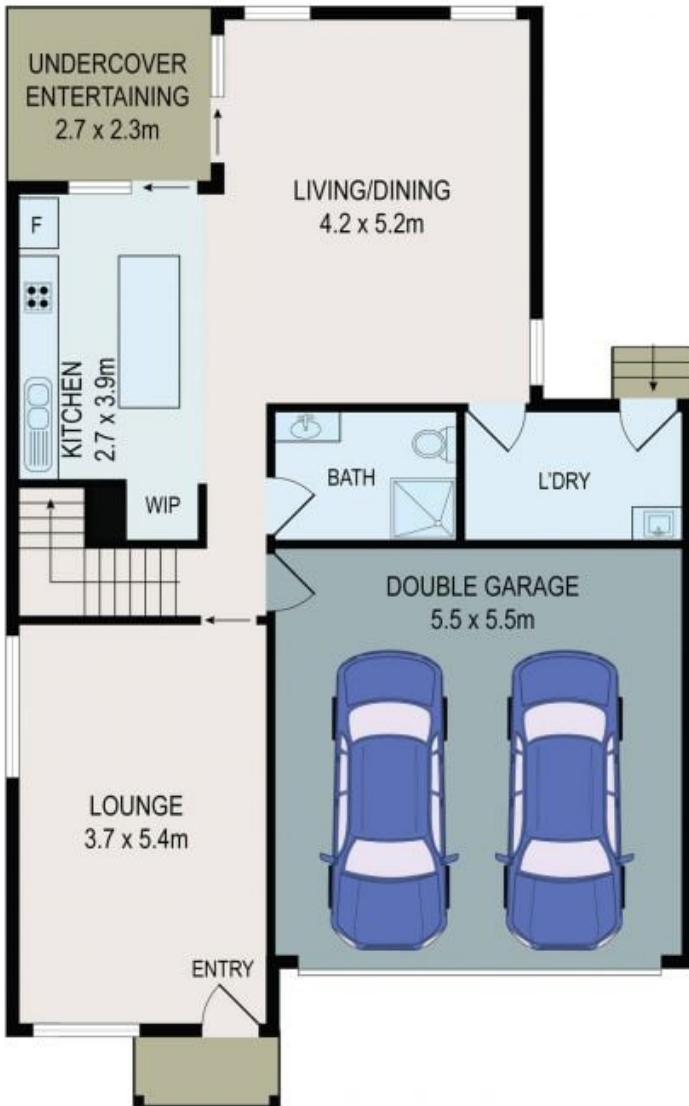

GROUND LEVEL