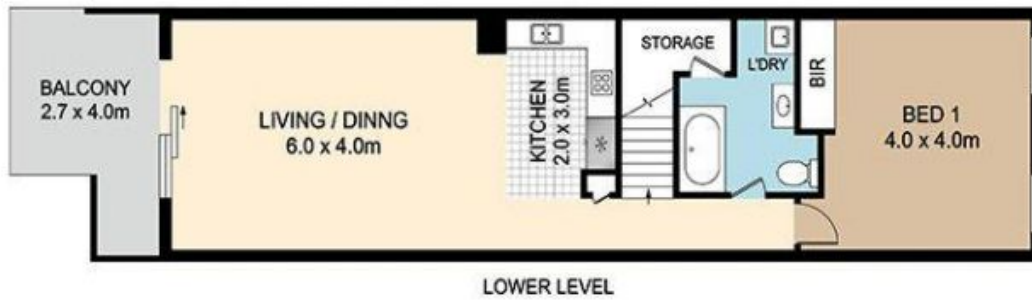

35/108 JAMES RUSE DRIVE, ROSEHILL

DISCLAIMER: PLANS SHOWN ARE FOR MARKETING PURPOSES ONLY, ALL DIMENSIONS ARE APPROXIMATE AND NOT TO SCALE. THEY ARE SUBJECT TO ERRORS AND INACCURACIES AND NO LIABILITY WILL BE ACCEPTED. INTERESTED PARTIES SHOULD MAKE THEIR OWN INQUIRIES.