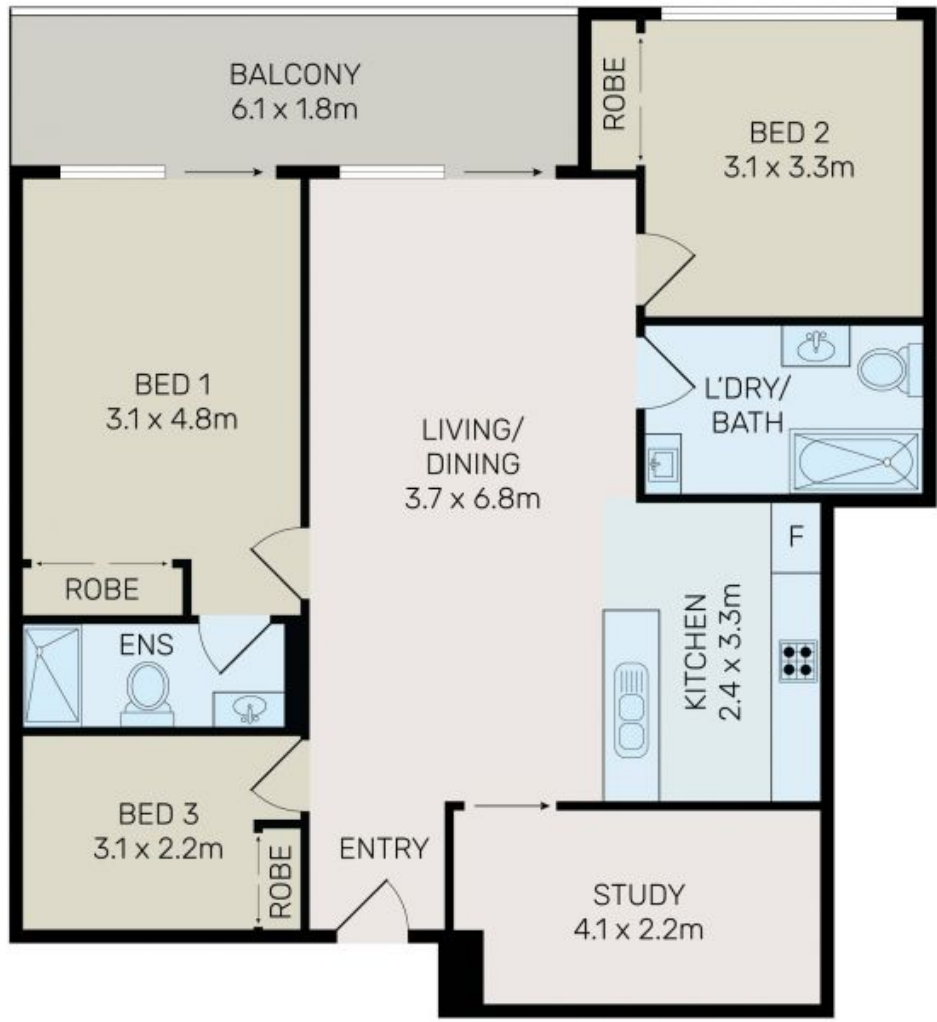

201/81-86 Courallie Avenue Homebush West, NSW

Huge size and close station

Building N "Jenny"

Price:

UNDER CONTRACT

Penny Jiang

0406 637 888

All information contained herein is gathered from all sources we believe to be reliable. However we cannot guarantee its accuracy and interested parties should rely on their own enquiries.

201N/81-86 Courallie Avenue, Homebush West