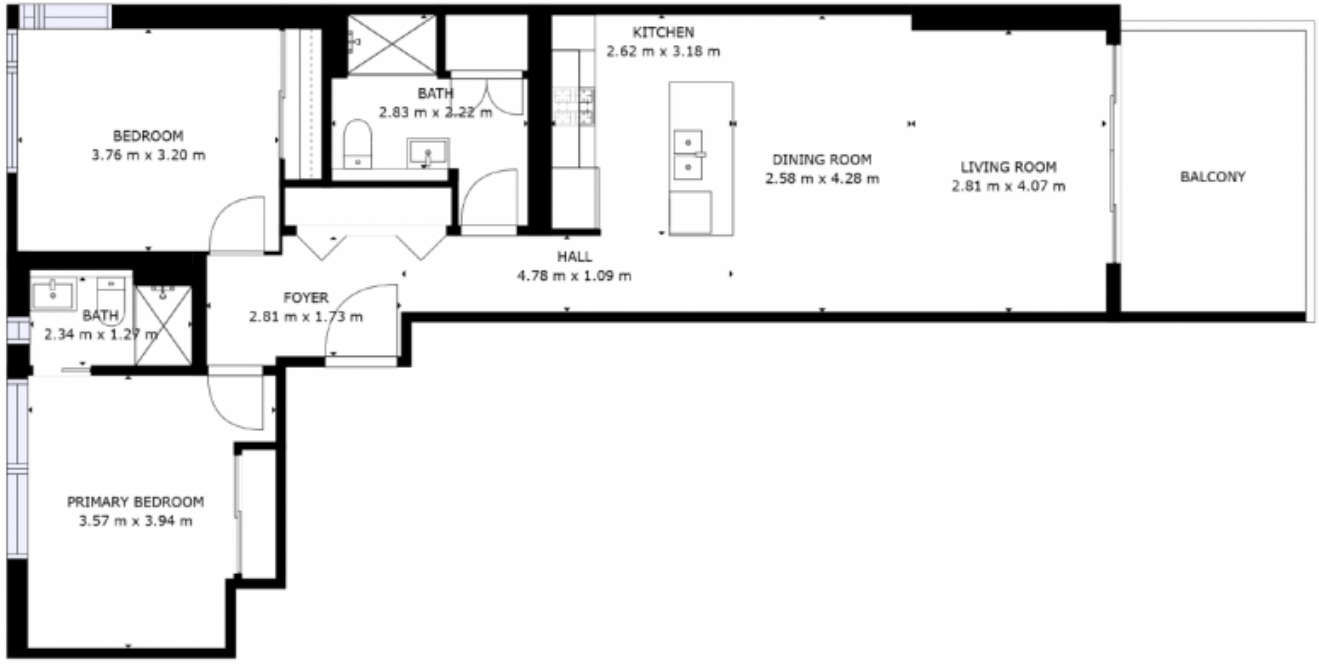

1801/29 George Street Burwood, NSW

Stunning North facing apartment in prime location with city view!

Super Location!

Price:

Under the Contract

Li (sammi) Fan

0415 959 888

FLOOR 1