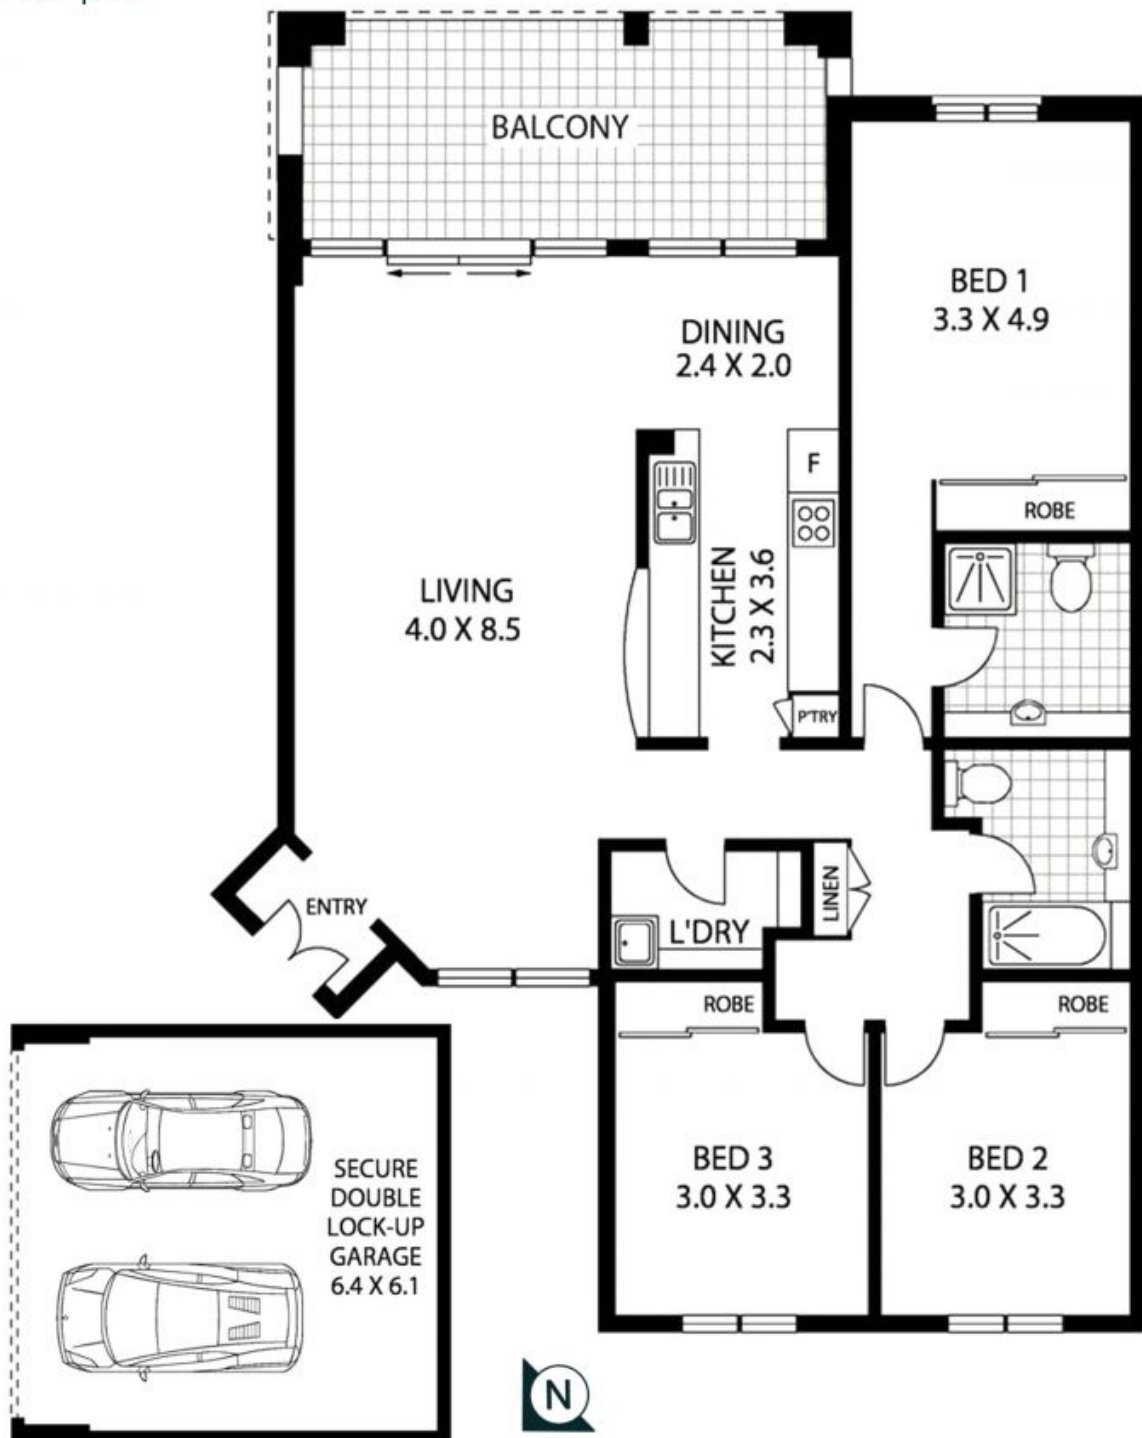

310/5 Stromboli Strait Wentworth Point, NSW

3

2

2

Low Density Resort Style | Double Garage

Price:

Sold and need more properties

Mandy (Yan) Li

0421220608

Li (sammi) Fan

0415 959 888

310/5 Stromboli Strait, Wentworth Point

NSW 2127

Floorplan

All information contained herein is gathered from all sources we believe to be reliable. However we cannot guarantee its accuracy and interested parties should rely on their own enquiries.