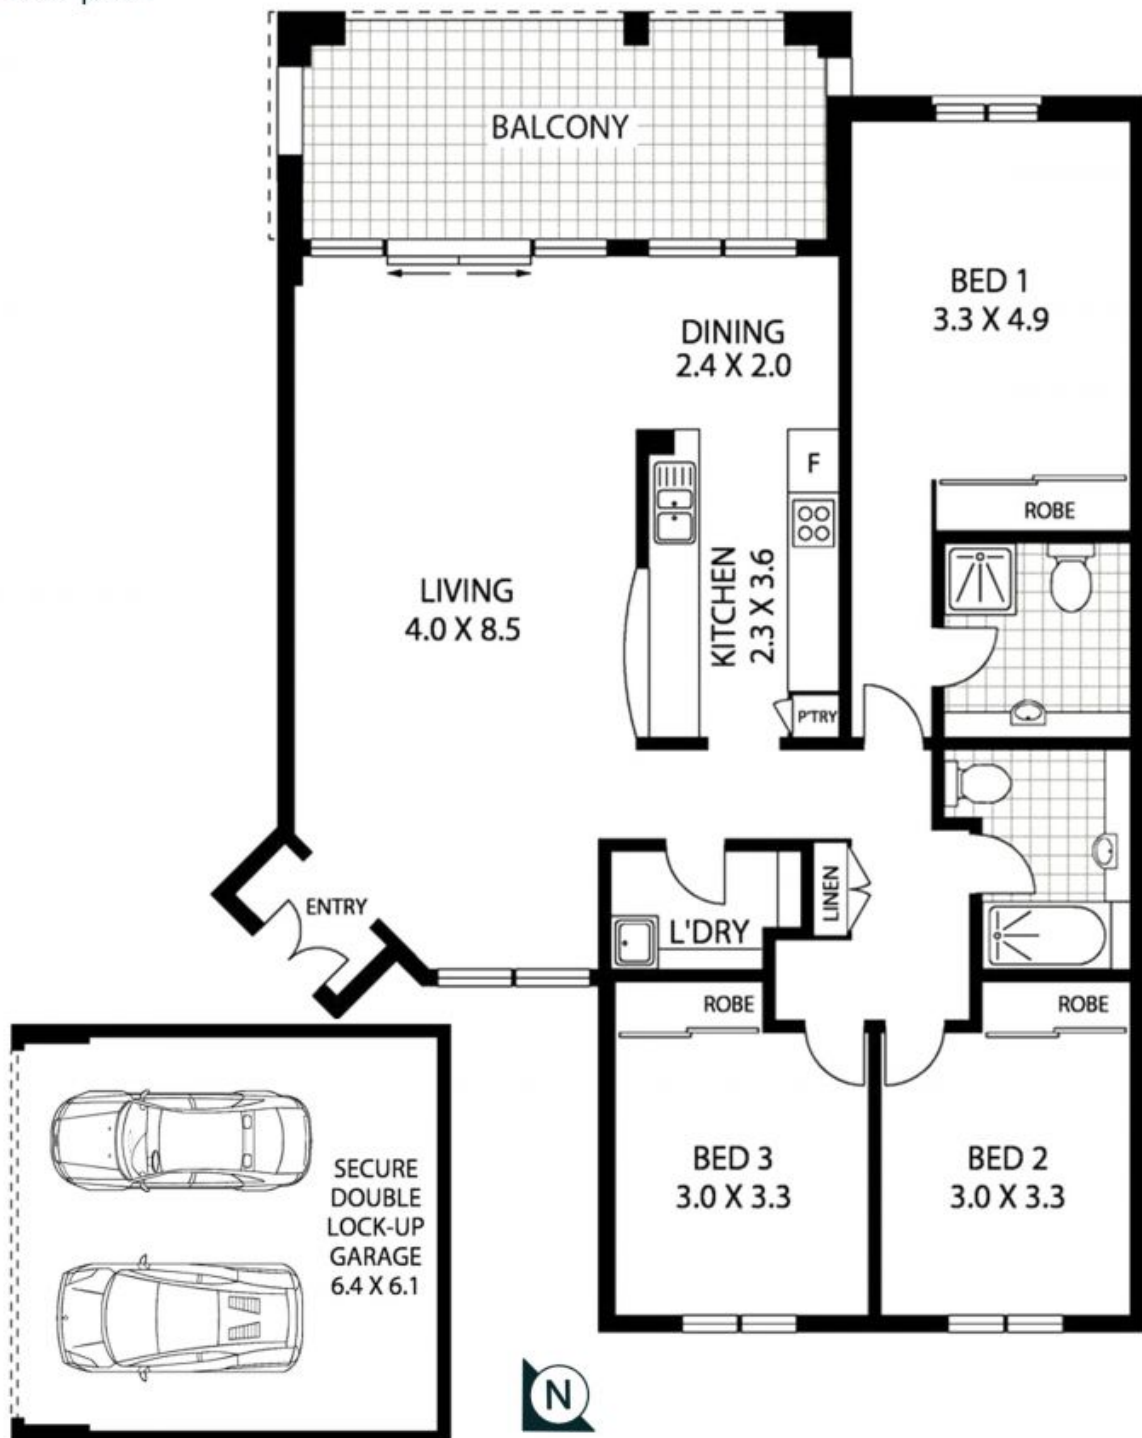

310/5 Stromboli Strait Wentworth Point, NSW

3

2

2

Low Density Resort Style | Double Garage

Price:

Sold and need more properties

Mandy (yan) Li

## Floorplan

---

All information contained herein is gathered from all sources we believe to be reliable. However we cannot guarantee its accuracy and interested parties should rely on their own enquiries.