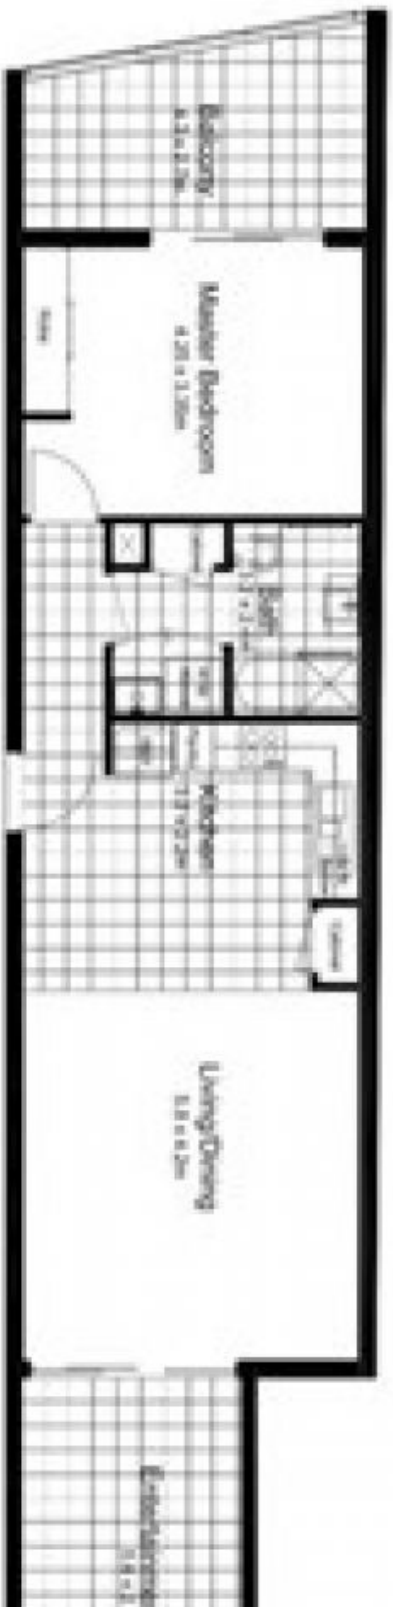

101/6 Keats Avenue Rockdale, NSW

Elegant and Spacious One Bedroom Apartment For Rent

Perfectly located, only 250m to Rockdale train station and bus station

Price: \$530 per week

Available Date: 05/01/2018

Stone Real Estate -

Head Office

Unit area:
 Internal area: 73.6m² (approx.)
 External area: 8.87m² (approx.)
 Carport: 12.16m² (approx.)
 Storage: 2.77m² (approx.)
 Total area: 97.40m² (approx.)