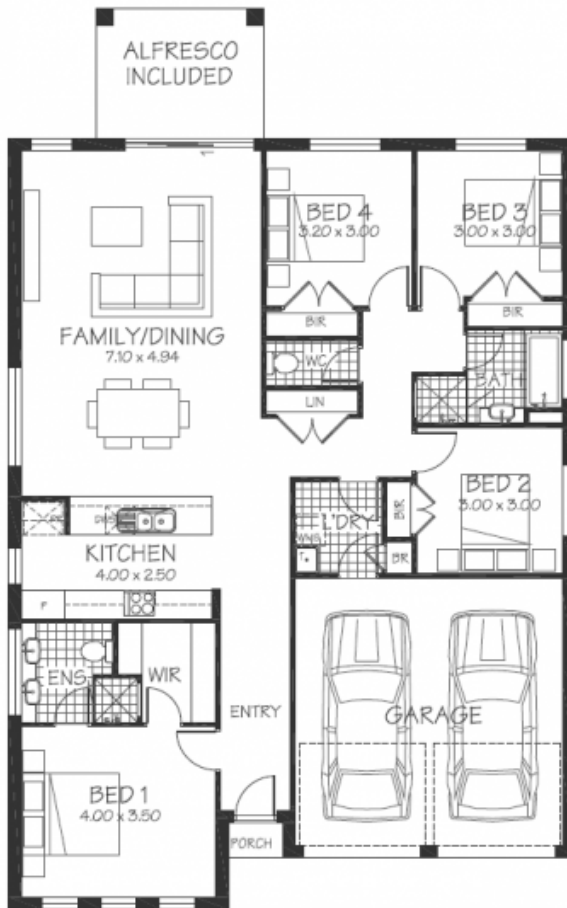

2/82 William Street Werrington, NSW

4 2

Brand New GROVE PLACE By Poly for Rent

Inspection:
Saturday 13 October 2018 1:15pm - 1:45pm

Price: Please contact agent
Available Date: 11/10/2018

Stone Real Estate -
Head Office

AREA SCHEDULE	
GROUND FLOOR	142.08 m ²
GARAGE	33.03 m ²
ALFRESCO	9.30 m ²
PORCH	0.91 m ²
TOTAL	185.32 m²