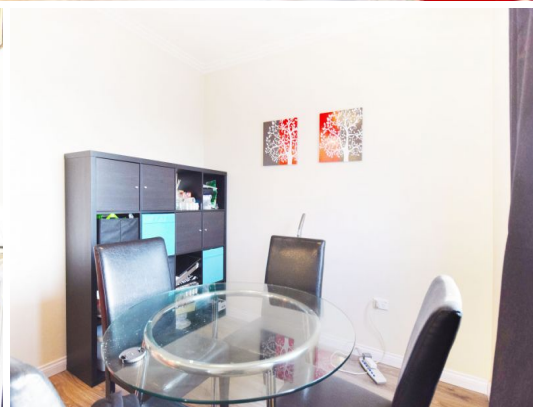

STONE

6/320A-338 Liverpool Road Enfield, NSW

2  2  1 

[FULLY FURNISHED] MODERN & AFFORDABLE IN CONVENIENT SETTING

Available Date: 11/05/2018

Inspection Time

Stone Real Estate -
Head Office