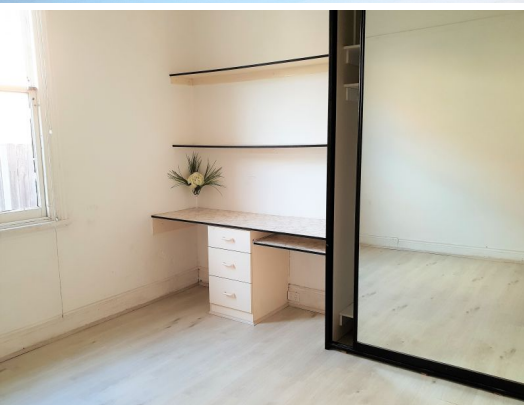

STONE

23A Shaftesbury Road Burwood, NSW

Deposit Taken. Recently Renovated Semi-Detached House for Rent

Recently Renovated Semi-Detached House. Offering lots of outdoor space and plenty of lighting.

Price: Deposit Taken
Available Date: 18/06/2018