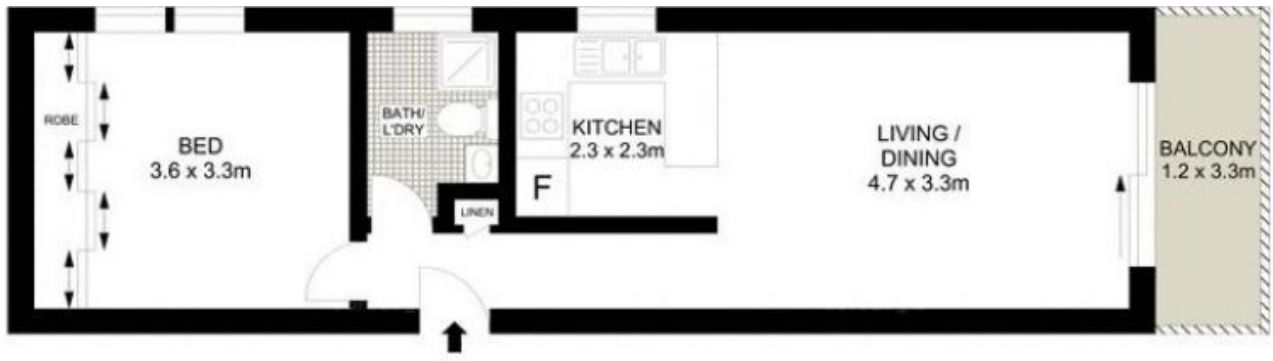

15/8 Avona Avenue Glebe, NSW

1 1 1

Great water view plus Great Location - One Bedroom with Car Space.

Price: \$550 per week
Available Date: 05/06/2018

Inspection Time:
Saturday 23 June 2018 1:30pm - 2:00pm

Stone Real Estate -
Head Office

TOP FLOOR

GROUND FLOOR

Scale in metres. Indicative only. Dimensions are approximate. All information contained herein is gathered from sources we believe to be reliable. However, we cannot guarantee its accuracy and interested persons should rely on their own enquiries.