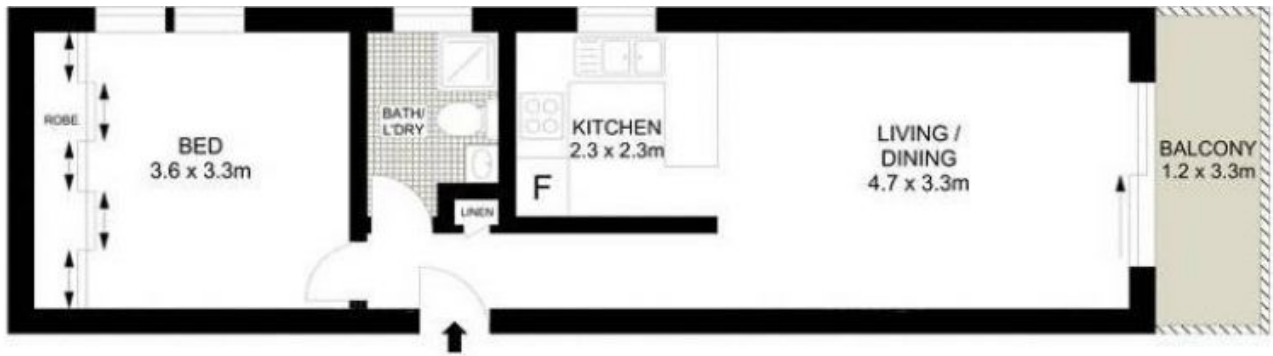

15/8 Avona Avenue Glebe, NSW

1 1 1

Great water view plus Great Location - One Bedroom with Car Space.

Inspection Time:  
By appointment

Price: \$500 Negotiable  
Available Date: 30/04/2020

Penny Jiang  
0406 637 888

TOP FLOOR

GROUND FLOOR

0 1 2 3 4 5

Scale in metres, indicative only. Dimensions are approximate. All information contained herein is gathered from sources we believe to be reliable. However, we cannot guarantee its accuracy and interested parties should rely on their own enquiries.