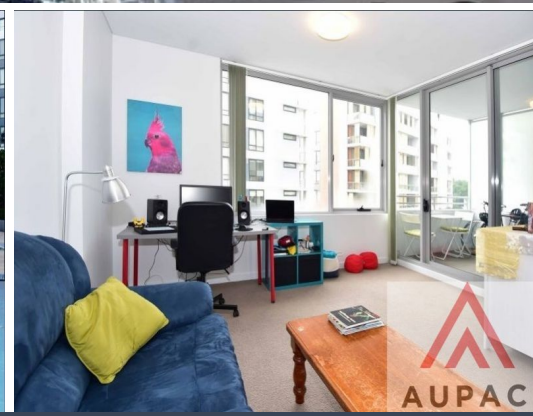

STONE

205/1 Brodie Spark Drive Wolli Creek, NSW

Spacious 1 Bedroom Apartment in Discover Point For Lease with Great Convenient and Quality Lifestyle!!

Please contact Ray 0482 034 432 for inspection!!

Price: Deposit Taken pw
Available Date: 28/08/2020