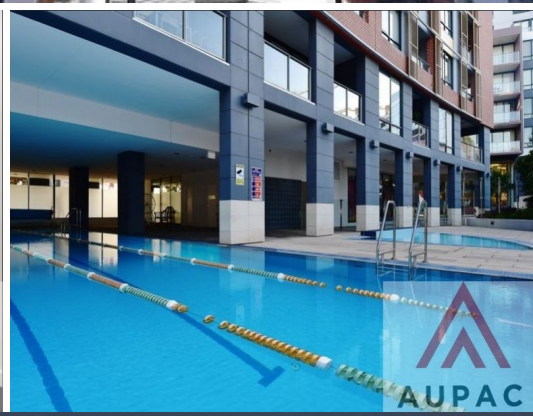

STONE

205/1 Brodie Spark Drive Wolli Creek, NSW

Spacious 1 Bedroom Apartment in Discover Point For Lease with Great Convenient and Quality Lifestyle!!

Please contact Ray 0482 034 432 for inspection!!

Price: Deposit Taken pw
Available Date: 28/08/2020