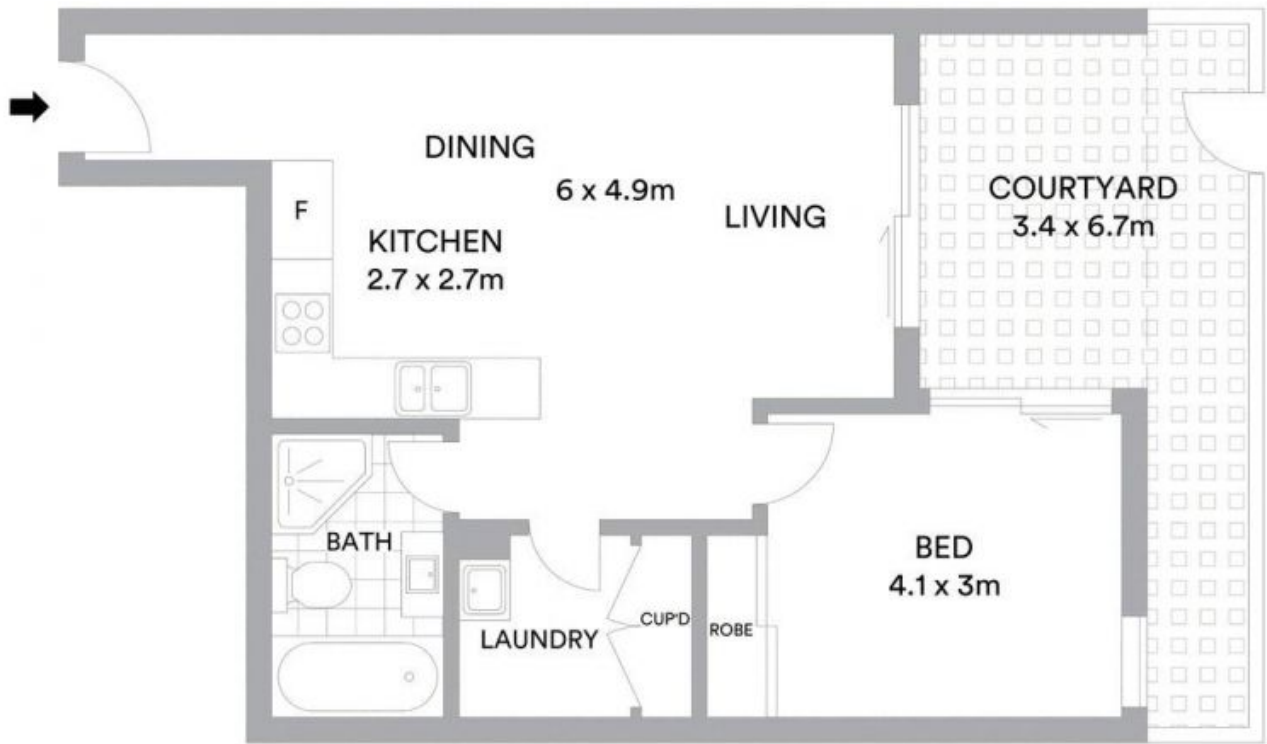

GROUND FLOOR