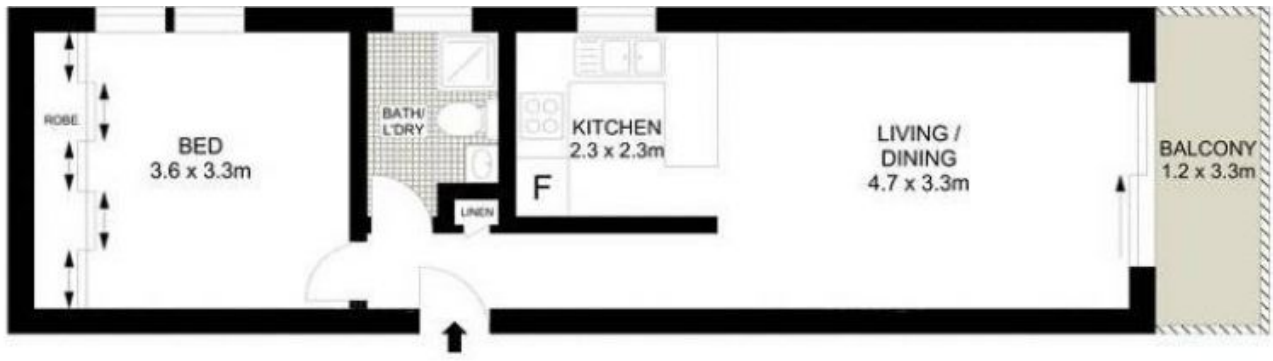

### Great water view plus Great Location - One Bedroom with Car Space.

Designed to optimize enviable views of The Anzac Bridge, Blackwattle Bay, and Sydney city skyline, this top-level security apartment is the perfect one-bedroom retreat for entertainers.

**Price:** \$620  
**Available Date:** 02/03/2022

Stone Real Estate -  
Head Office

TOP FLOOR

GROUND FLOOR

0 1 2 3 4 5

Scale in metres, indicative only. Dimensions are approximate. All information contained herein is gathered from sources we believe to be reliable. However, we cannot guarantee its accuracy and interested parties should rely on their own enquiries.