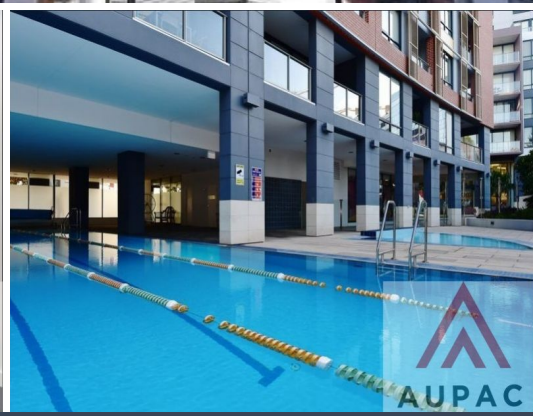

STONE

205/1 Brodie Spark Drive Wolli Creek, NSW

Spacious 1 Bedroom Apartment in Discover Point For Lease with Great Convenient and Quality Lifestyle!!

Perfectly positioned on the edge of the Cooks River, this quality apartment enjoys unrivaled convenience: moments to Wolli Creek village square and close to shops, Cafes, and restaurants. Stroll to Wolli Creek Train Station services Sydney South Coastline and Airport line.

Price: Deposit taken pw
Available Date: 04/04/2022

Stone Real Estate -
Head Office