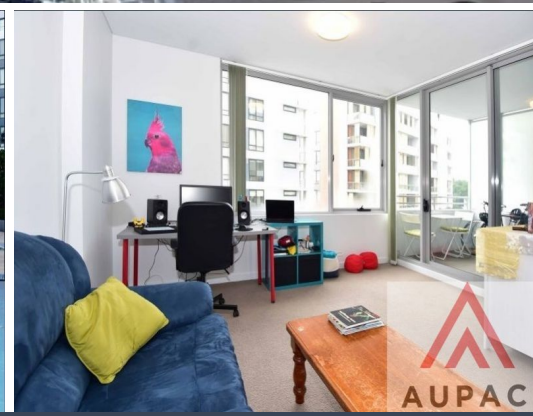

STONE

205/1 Brodie Spark Drive Wolli Creek, NSW

Spacious 1 Bedroom Apartment in Discover Point For Lease with Great Convenient and Quality Lifestyle!!

Perfectly positioned on the edge of the Cooks River, this quality apartment enjoys unrivaled convenience: moments to Wolli Creek village square and close to shops, Cafes, and restaurants. Stroll to Wolli Creek Train Station services Sydney South Coastline and Airport line.

Price: Deposit taken pw
Available Date: 04/04/2022

Stone Real Estate -
Head Office