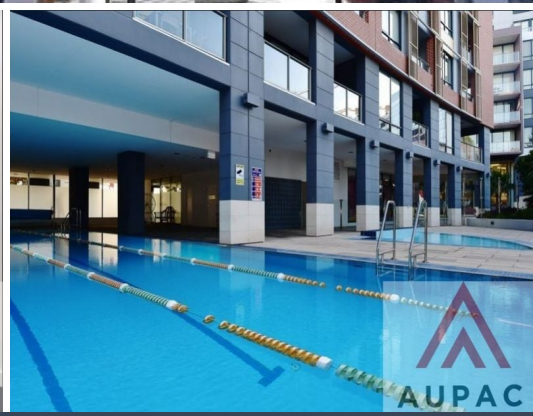

STONE

205/1 Brodie Spark Drive Wolli Creek, NSW

Spacious 1 Bedroom Apartment in Discover Point For Lease with Great Convenient and Quality Lifestyle!!

Perfectly positioned on the edge of the Cooks River, this quality apartment enjoys unrivaled convenience: moments to Wolli Creek village square and close to shops, Cafes, and restaurants. Stroll to Wolli Creek Train Station services Sydney South Coastline and Airport line.

Price: deposit taken pw
Available Date: 10/12/2022

Stone Real Estate -
Head Office