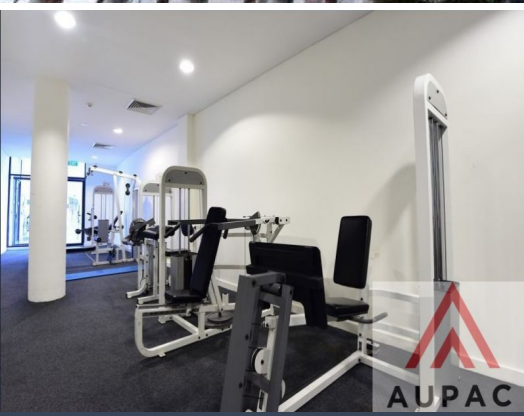

STONE

205/1 Brodie Spark Drive Wolli Creek, NSW

Spacious 1 Bedroom Apartment in Discover Point For Lease with Great Convenient and Quality Lifestyle!!

Perfectly positioned on the edge of the Cooks River, this quality apartment enjoys unrivaled convenience: moments to Wolli Creek village square and close to shops, Cafes, and restaurants. Stroll to Wolli Creek Train Station services Sydney South Coastline and Airport line.

Price: deposit taken pw
Available Date: 10/12/2022

Stone Real Estate -
Head Office