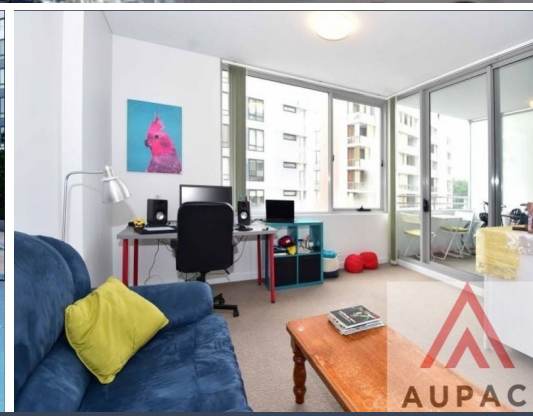

STONE

205/1 Brodie Spark Drive Wolli Creek, NSW

Spacious 1 Bedroom Apartment in Discover Point For Lease with Great Convenient and Quality Lifestyle!!

Perfectly positioned on the edge of the Cooks River, this quality apartment enjoys unrivaled convenience: moments to Wolli Creek village square and close to shops, Cafes, and restaurants. Stroll to Wolli Creek Train Station services Sydney South Coastline and Airport line.

Price: deposit taken pw
Available Date: 10/12/2022

Stone Real Estate -
Head Office