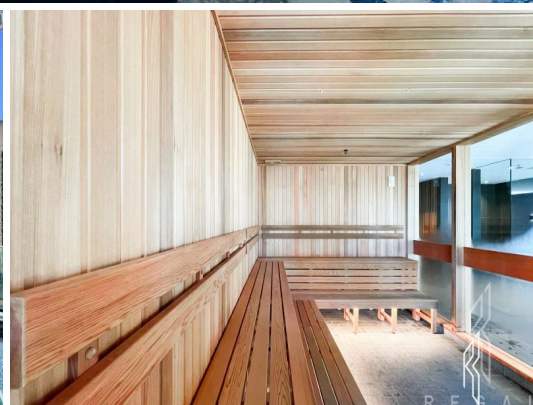

STONE

1506/117 Bathurst Street Sydney, NSW

2 

2 

Luxury Living in the CBD

Greenland Centre, the 235-metre skyscraper will be the tallest residential tower in Sydney's CBD.

Situated in the bustling heart of Sydney CBD, this 2-bedroom apartment is located on the 15th floor within 'Greenland Centre', the most luxurious residential address in the Sydney CBD, architecturally designed by BVN DH.