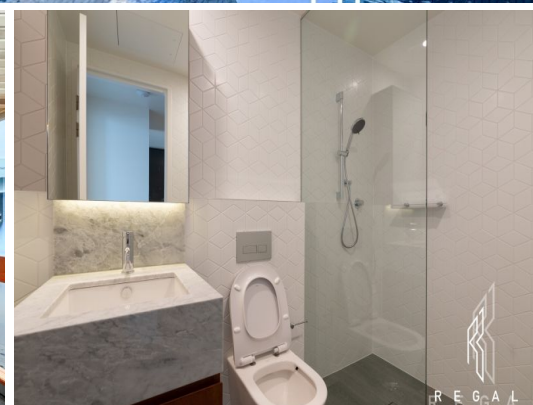

STONE

1506/117 Bathurst Street Sydney, NSW

2 

2 

Luxury Living in the CBD

Greenland Centre, the 235-metre skyscraper will be the tallest residential tower in Sydney's CBD.

Situated in the bustling heart of Sydney CBD, this 2-bedroom apartment is located on the 15th floor within 'Greenland Centre', the most luxurious residential address in the Sydney CBD, architecturally designed by BVN DH.