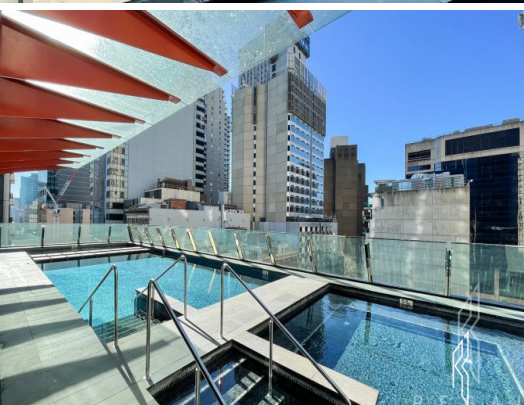

STONE

1506/117 Bathurst Street Sydney, NSW

2 

2 

Luxury Living in the CBD

Greenland Centre, the 235-metre skyscraper will be the tallest residential tower in Sydney's CBD.

Situated in the bustling heart of Sydney CBD, this 2-bedroom apartment is located on the 15th floor within 'Greenland Centre', the most luxurious residential address in the Sydney CBD, architecturally designed by BVN DH.