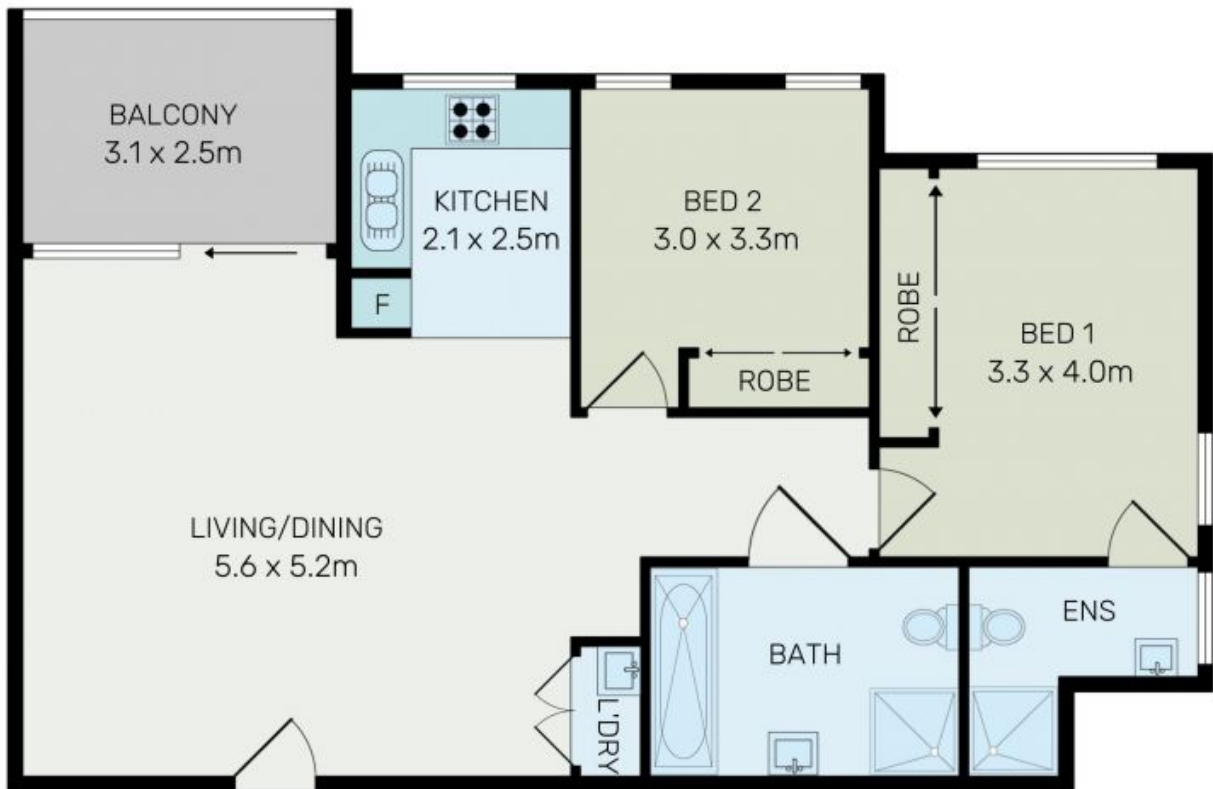

All information contained herein is gathered from all sources we believed to be reliable. However we cannot guarantee its accuracy and interested parties should rely on their own inquiries.

2209/2 Mary Street, Burwood