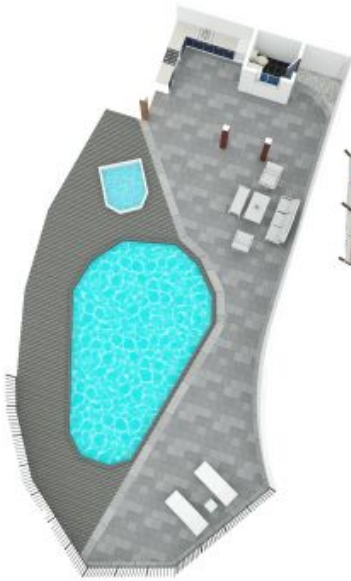

86 Cherry Road
Eleebana

Pool Area