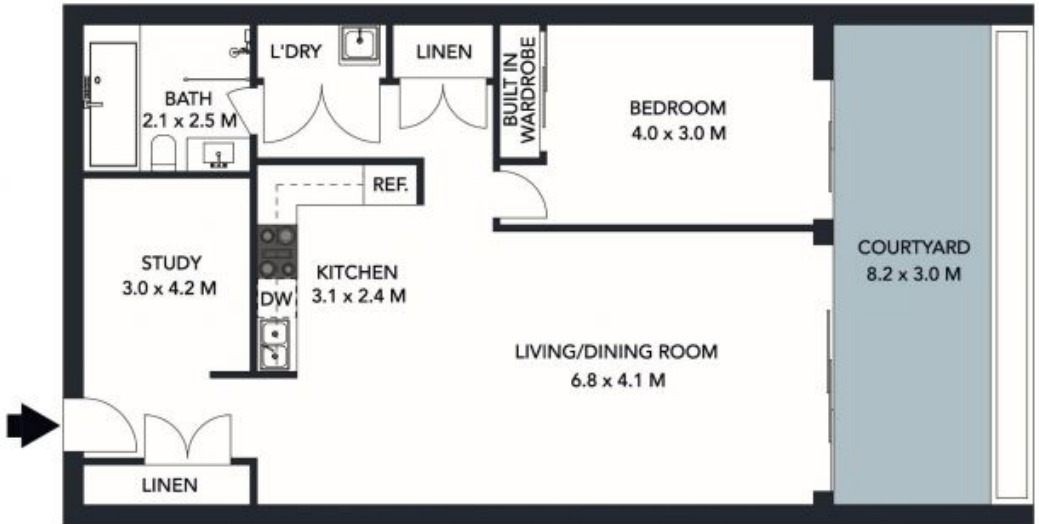

(NOT IN POSITION)

(NOT IN POSITION)

Produced by DIAKRIT