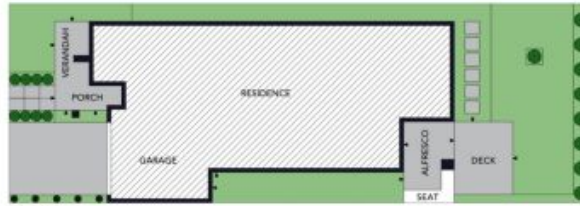

Price: \$680,000

Jenni Ter Haar

0438 130 473

Site Plan

The site plan and floor plan are not to scale; measurements are indicative and in metres. Bushes and trees are placed for illustration purposes. Plans should not be relied on. Interested parties should make and rely on their own enquiries. All other information provided has been collected from reliable sources but cannot be guaranteed for accuracy.

53 Lucknow Drive
Beveridge

The floor plan is not to scale; measurements are indicative and in metres. All features included in this 3D plan are for inspiration purposes only. This is not an exact replica of the property or the position of exterior elements. Plans should not be relied on. Interested parties should make and rely on their own enquiries.