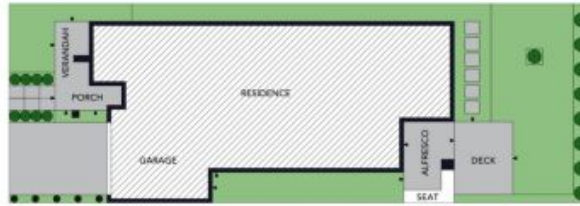

Price:

\$680,000

**Jenni Ter Haar**

0438 130 473

Site Plan

The site plan and floor plan are not to scale; measurements are indicative and in metres. Bushes and trees are placed for illustration purposes. Plans should not be relied on. Interested parties should make and rely on their own enquiries. All other information provided has been collected from reliable sources but cannot be guaranteed for accuracy.

53 Lucknow Drive  
Beveridge

The floor plan is not to scale; measurements are indicative and in metres. All features included in this 3D plan are for inspiration purposes only. This is not an exact replica of the property or the position of exterior elements. Plans should not be relied on. Interested parties should make and rely on their own enquiries.