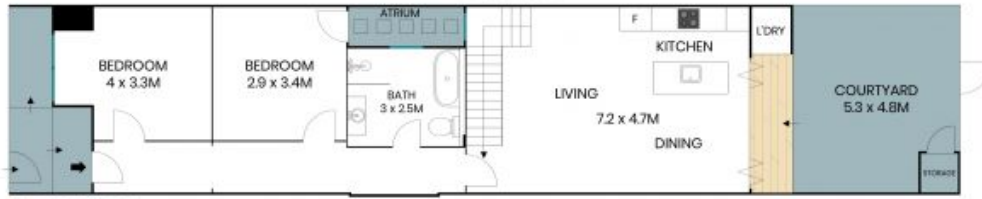

Price: \$2,025,000
Council Rates: \$390.00 p/q
Water Rates: \$234.00 p/q

George Spiroglou
0420 303 303

George Spiroglou
0420 303 303

113 Australia Street
Camperdown

First Floor

Ground Floor

The floor plan is not to scale; measurements are indicative and in metres. All features included in this 3D plan are for inspiration purposes only. This is not an exact replica of the property or the position of exterior elements. Plans should not be relied on. Interested parties should make and rely on their own enquiries.

113 Australia Street
Camperdown

Site Plan

First Floor

Ground Floor

The site plan and floor plan are not to scale; measurements are indicative and in metres. Bushes and trees are placed for illustration purposes. Plans should not be relied on. Interested parties should make and rely on their own enquiries. All other information provided has been collected from reliable sources but cannot be guaranteed for accuracy.