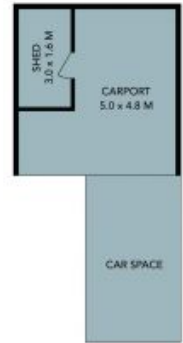

SITE PLAN

(NOT IN POSITION)