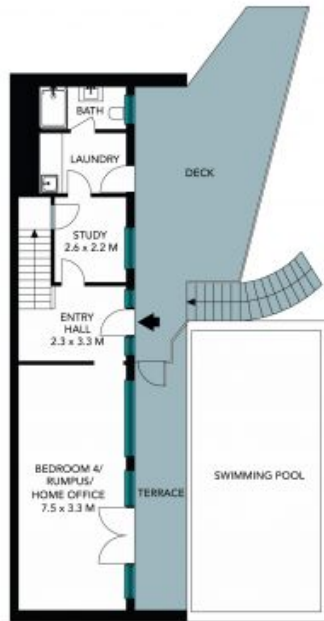

LOWER LEVEL