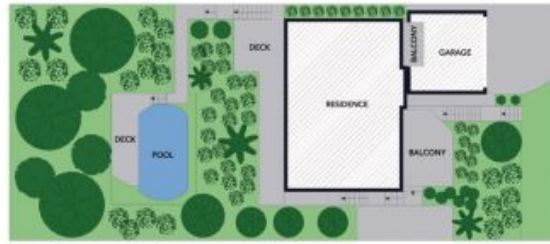

Site Plan

The site plan and floor plan are not to scale; measurements are indicative and in metres. Bushes and trees are placed for illustration purposes. Plans should not be relied on. Interested parties should make and rely on their own enquiries. All other information provided has been collected from reliable sources but cannot be guaranteed for accuracy.