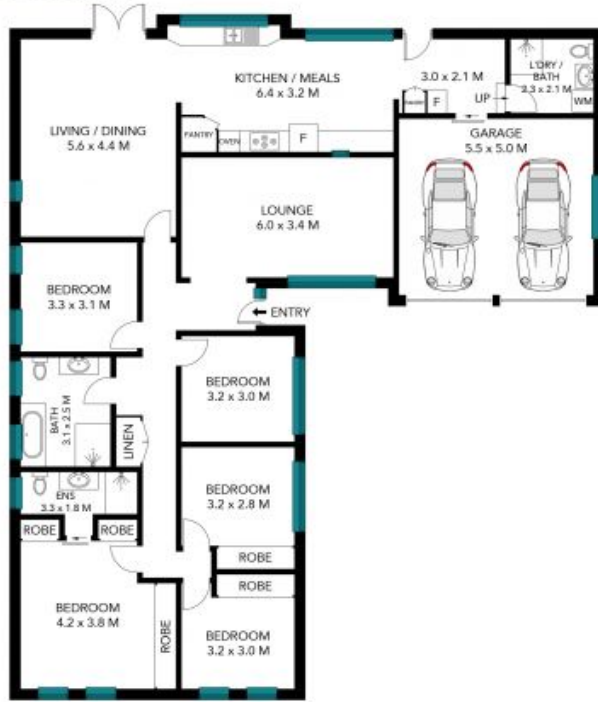

0451 552 861

70 Ritchie Crescent
Horsley

STONE

The site plan and floor plan are not to scale; measurements are indicative and in metres. Bushes and trees are placed for illustration purposes. Plans should not be relied on. Interested parties should make and rely on their own enquiries. All other information provided has been collected from reliable sources but cannot be guaranteed for accuracy.