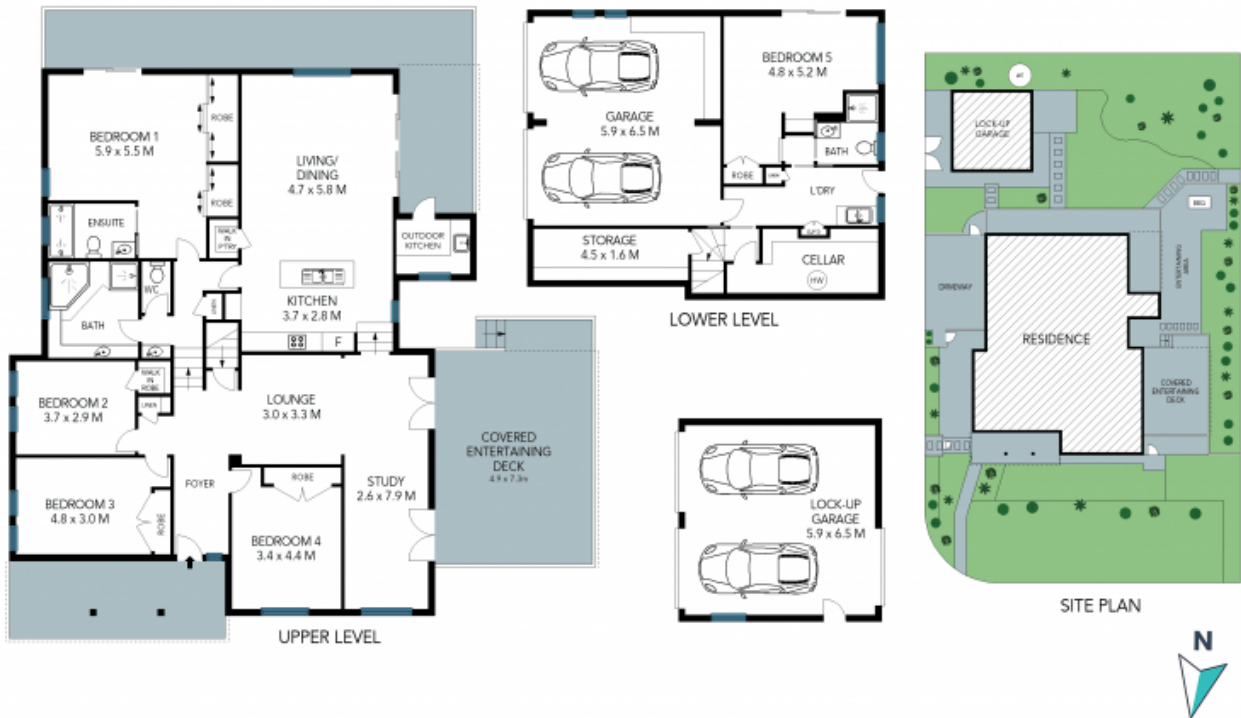

161 Murray Farm Road Beecroft, NSW

5 1 3 4

Gorgeous residence perfect for family living

This family home offers space, style and comfort across its indoor-outdoor facilities, while located within walking distance to school catchments of Roselea Public School (900m) and Carlingford High School (1.1km)

Price: \$1500 per week

Available Date: 18/04/2024

Stone Beecroft | Castle

02 8866 1500

Hill | Epping

161 Murray Farm Road,
Beecroft

The site plan and floor plan are not to scale; measurements are indicative and in metres. Bushes and trees are placed for illustration purposes. Plans should not be relied on. Interested parties should make and rely on their own enquiries. All other information provided has been collected from reliable sources but cannot be guaranteed for accuracy.