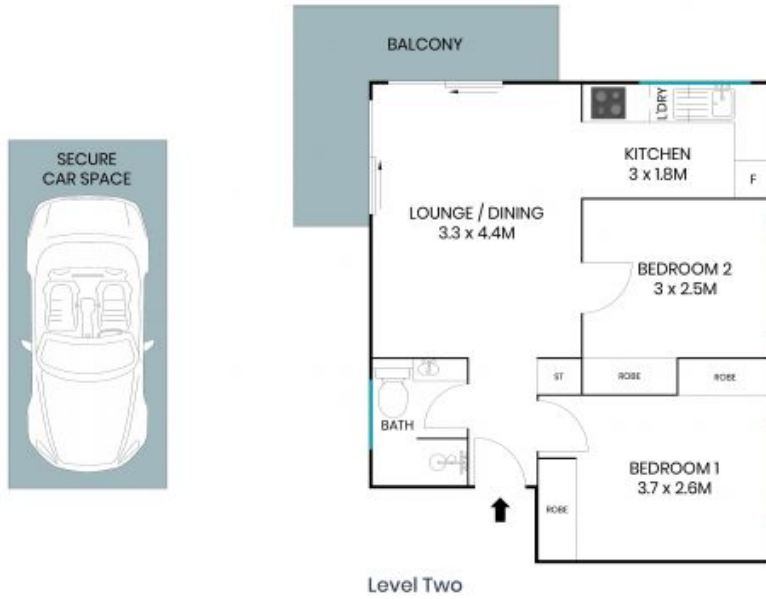

207/144 Mallett Street
Camperdown

Level Two

The floor plan is not to scale; measurements are indicative and in metres. All features included in this 3D plan are for inspiration purposes only. This is not an exact replica of the property or the position of exterior elements. Plans should not be relied on. Interested parties should make and rely on their own enquiries.

207/144 Mallett Street
Camperdown

Level Two

The site plan and floor plan are not to scale; measurements are indicative and in metres. Bushes and trees are placed for illustration purposes. Plans should not be relied on. Interested parties should make and rely on their own enquiries. All other information provided has been collected from reliable sources but cannot be guaranteed for accuracy.