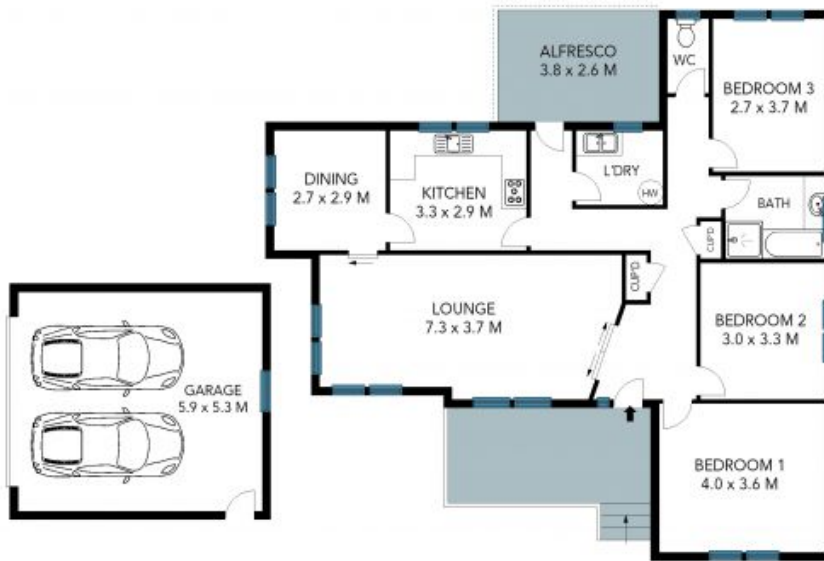

**Price:** \$980 per week | Gardening Included  
**Bond:** \$3,920  
**Available Date:** 15/05/2024

Stone Beecroft | Castle

02 8866 1500  
Hill | Epping

69 Murray Farm Road,  
Beecroft

STONE

SITE PLAN

The site plan and floor plan are not to scale; measurements are indicative and in metres. Bushes and trees are placed for illustration purposes. Plans should not be relied on. Interested parties should make and rely on their own enquiries. All other information provided has been collected from reliable sources but cannot be guaranteed for accuracy.