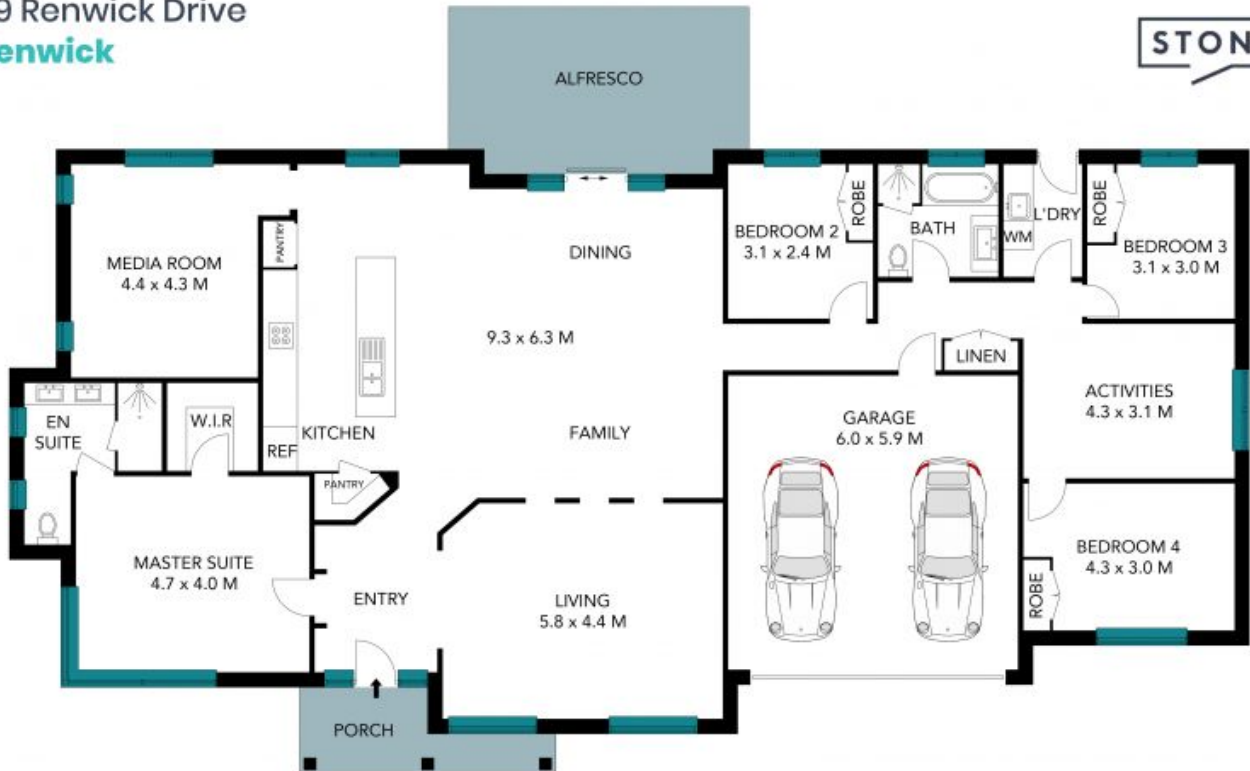

39 Renwick Drive Renwick, NSW

Impressive in Space and Style

Price:

Price Guide \$1,395,000

Anita Roelevink

0409 367 678

39 Renwick Drive
Renwick

The site plan and floor plan are not to scale; measurements are indicative and in metres. Bushes and trees are placed for illustration purposes. Plans should not be relied on. Interested parties should make and rely on their own enquiries. All other information provided has been collected from reliable sources but cannot be guaranteed for accuracy.