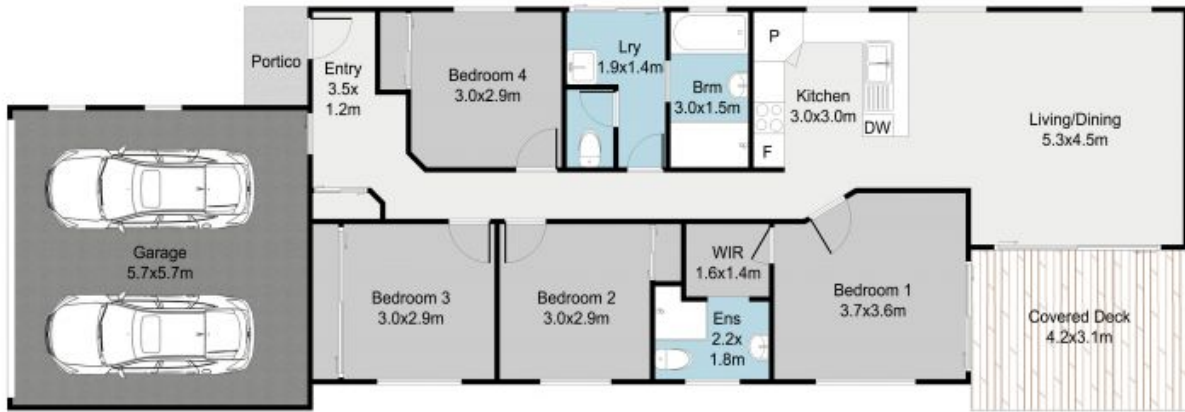

36 Amity Drive, Rothwell

APPROX SQM
Internal: 141 SQM
External: 15 SQM