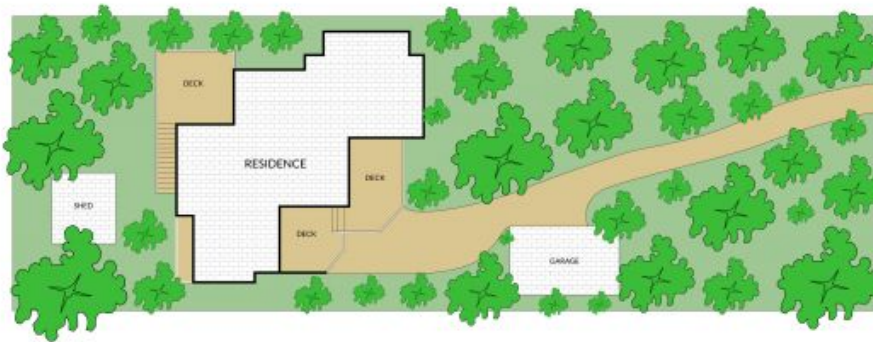

15 Pauline Avenue Killcare Heights, NSW 3 2 2

Charming coastal retreat with stunning water views offered for the first time!

Welcome to "Piganbilli", your private coastal retreat, offering unparalleled charm and breathtaking water views out to Palm Beach. Nestled amidst the natural beauty of Bouddi National Park, this distinguished property presents a rare opportunity to own a slice of paradise just over an hour north of Sydney.

Price: Unconditional
Council Rates: \$3,127.79/year (approx)
Water Rates: \$994.02/year (approx)

Zen Frediani
0499 266 252

Helen Hughes
0418 220 622

Internal 158m² External 524m² Land Size 682m²

15 Pauline Avenue, Killcare Heights

3 x 2 x 2 x

NOTE: Every precaution has been taken to verify the accuracy of the above details. However, prospective purchasers are advised to make their own enquiries.