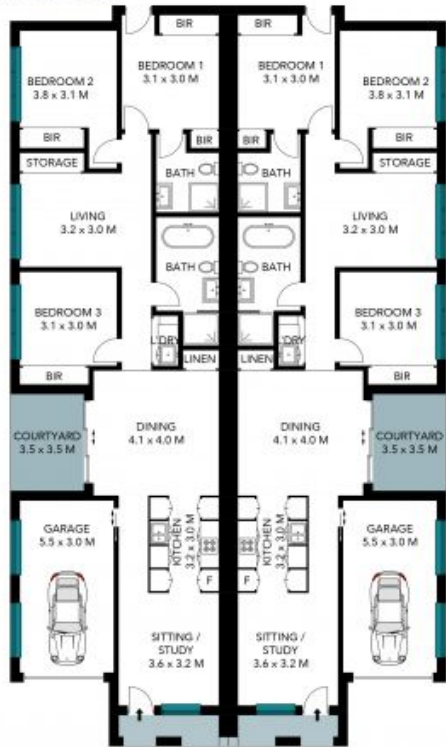

**Paul Piacentin**

0411 754 884

**Aaron Dean**

0450 514 474

11 Greyleigh Street  
Horsley

STONE

Site Plan

The site plan and floor plan are not to scale; measurements are indicative and in metres. Bushes and trees are placed for illustration purposes. Plans should not be relied on. Interested parties should make and rely on their own enquiries. All other information provided has been collected from reliable sources but cannot be guaranteed for accuracy.