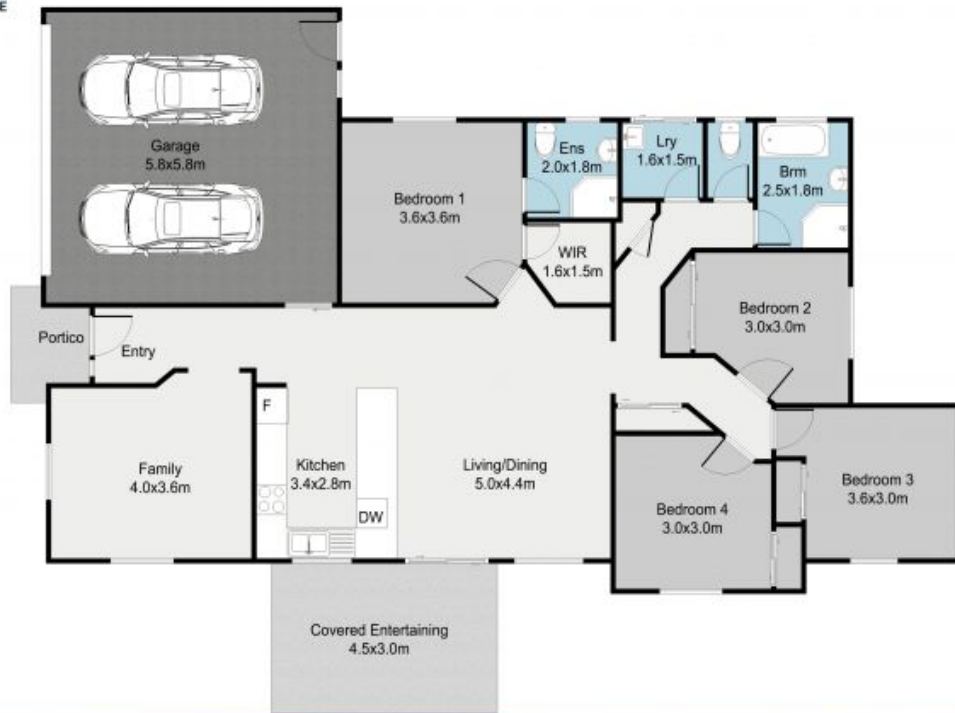

14 Tamborine Circuit, Kallangur

APPROX SQM
Internal: 159 SQM
External: 16 SQM