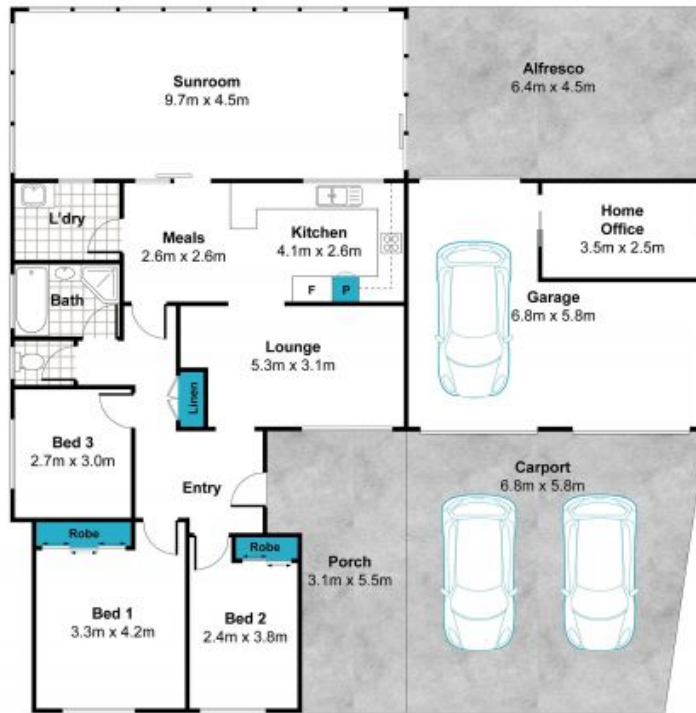

Price: \$700 pw
Available Date: 25/06/2024

Bridgett Creswell

0438 142 776

Rosetta Monteleone

0407 154 766

Every attempt has been made to ensure the accuracy of this floorplan, however, plans are for marketing purposes only. All dimensions are approximate and not to scale, they are subject to errors and inaccuracies.