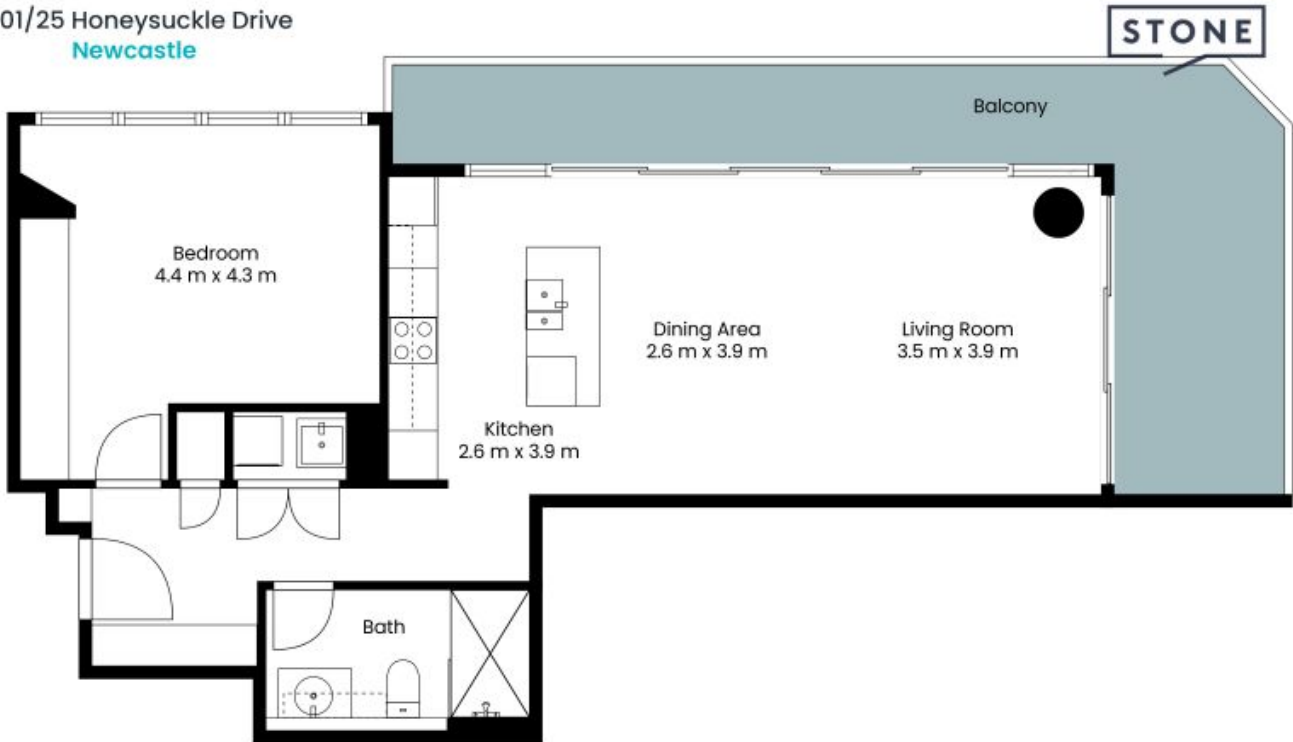

**Available Date:** 19/06/2024

**Allyson Andread**

02 4089 1111

401/25 Honeysuckle Drive  
Newcastle

The site plan and floor plan are not to scale; measurements are indicative and in metres. Bushes and trees are placed for illustration purposes. Plans should not be relied on. Interested parties should make and rely on their own enquiries. All other information provided has been collected from reliable sources but cannot be guaranteed for accuracy.