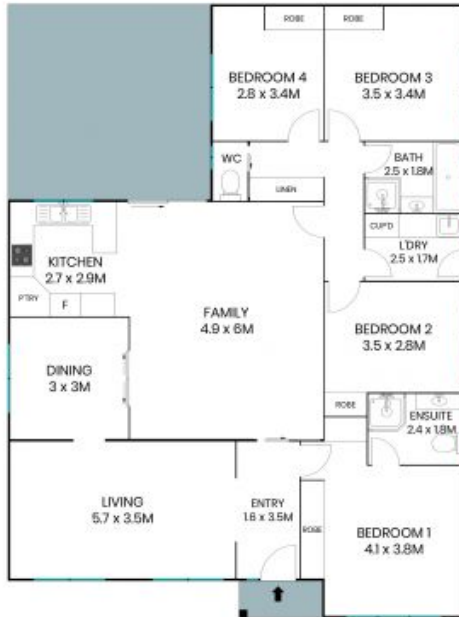

38 Smalley Circuit Giralang, ACT

4

2

2

### ?THE DOOR IS OPEN, WELCOME HOME?

A WORD FROM OUR SELLERS;

"Welcome to our cherished home, a haven of comfort and joy bathed in abundant natural light. Recently renovated with new flooring throughout, it combines modern conveniences with timeless elegance. The layout features a separate parents' retreat at the front, offering a sanctuary of peace and privacy. One of our favourite features in the ensuite is the heated towel rail, it's been a necessity for warding off the Canberra winter chill! Our low-maintenance backyard is perfect for relaxing or hosting barbecues, effortlessly extending our living space outdoors.

Price:

By Negotiation

**Kris Hellier**

0413 799 700

The site plan and floor plan are not to scale; measurements are indicative and in metres. Bushes and trees are placed for illustration purposes. Plans should not be relied on. Interested parties should make and rely on their own enquiries. All other information provided has been collected from reliable sources but cannot be guaranteed for accuracy.