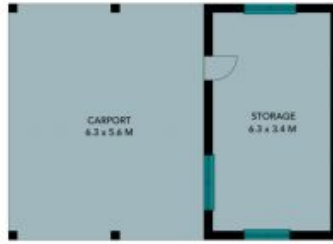

(NOT IN POSITION)