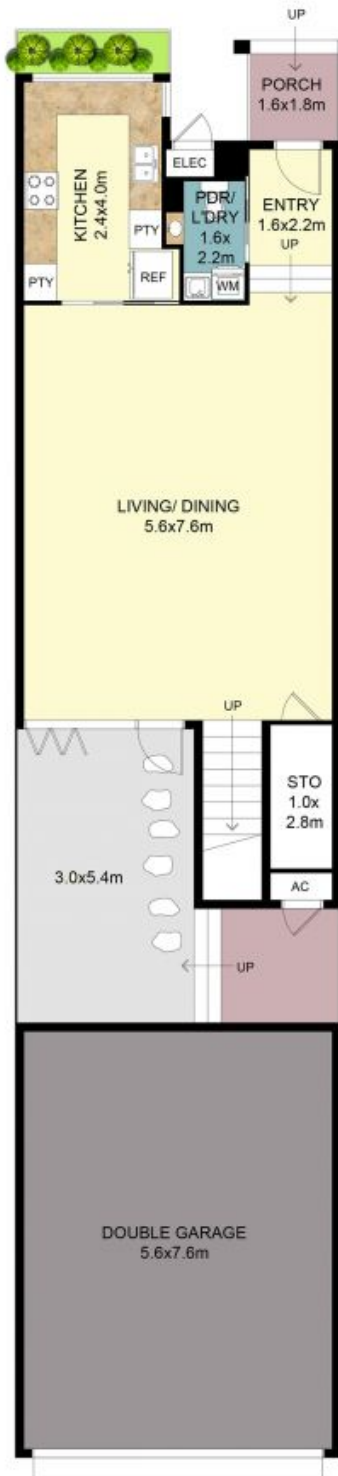

### Rare Gem! One of only 24 Torrens Title Terrace Home in Victoria Park Zetland

Price:

PRICE WITHHELD

This modern contemporary art meets luxury Home was designed by renowned Architect "Alex Popov". Light pours in through the "Mathew Johnson" Art screen, which provides privacy, Shelter from the elements but also creates a unique artwork adorning the street front.

Ivan Gunawan

0421 032 760

Karlina Widjaja

0499 882 288

GROUND FLOOR

Potential Rent : \$1500 pw  
 Com. Strata : \$244 pq  
 Council : \$361 pq  
 Water : \$171 pq

House size : 270 sqm  
 Land size : 136 sqm

FIRST FLOOR

SECOND FLOOR

This floor plan including furniture, fixture measurements and dimensions are approximate and for illustrative purposes only. Ferry Lie Photography gives no guarantee, warranty or representation as to the accuracy and layout. All enquiries must be directed to the agent, vendor or party representing this floor plan.