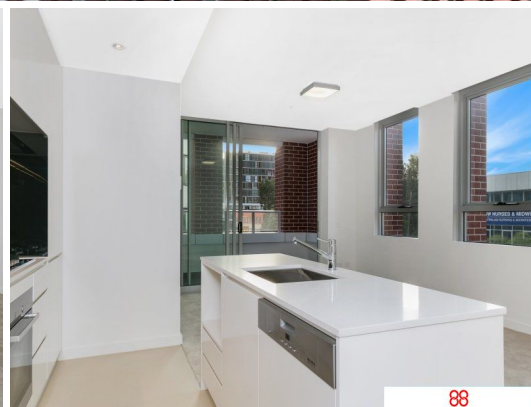

88

88

88

101/15 Gadigal Avenue ZETLAND, NSW

MODERN 2-BEDS APARTMENT IN THE HEART OF ZETLAND

Welcome to Zetland's finest-built Ruby Tower, offering this 2 bedroom apartment with elegant interiors and the perfect position on the fringe of Sydney CBD, only a moment's stroll to East Village, Green Square train station, bus stops, Moore Park, Supa Centa, and other amenities.