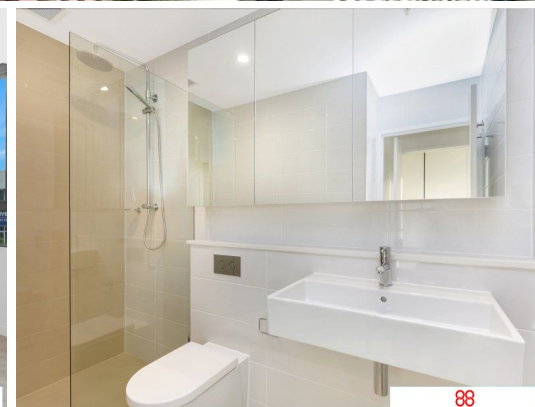

88

88

88

101/15 Gadigal Avenue ZETLAND, NSW

MODERN 2-BEDS APARTMENT IN THE HEART OF ZETLAND

Welcome to Zetland's finest-built Ruby Tower, offering this 2 bedroom apartment with elegant interiors and the perfect position on the fringe of Sydney CBD, only a moment's stroll to East Village, Green Square train station, bus stops, Moore Park, Supa Centa, and other amenities.