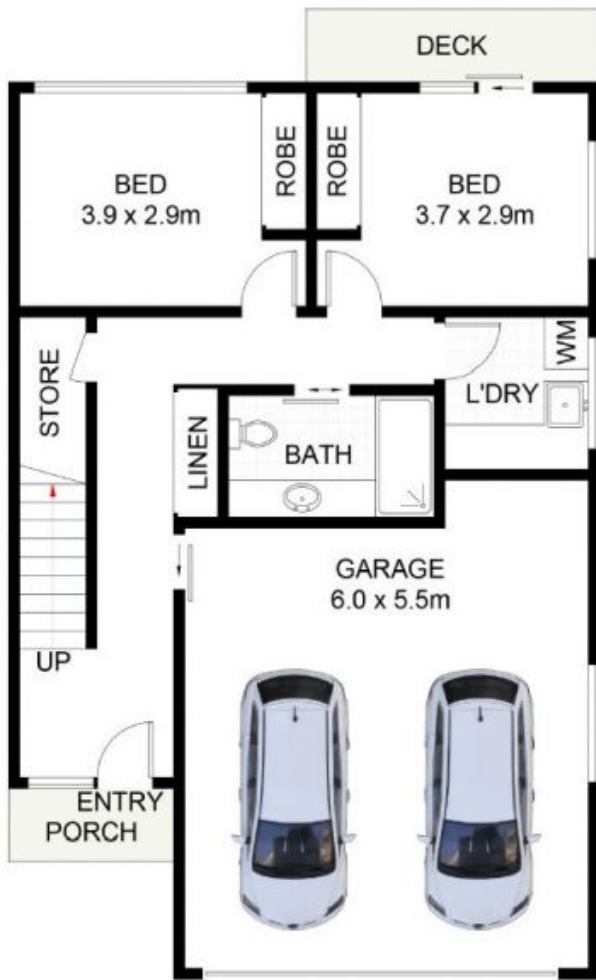

LOWER LEVEL