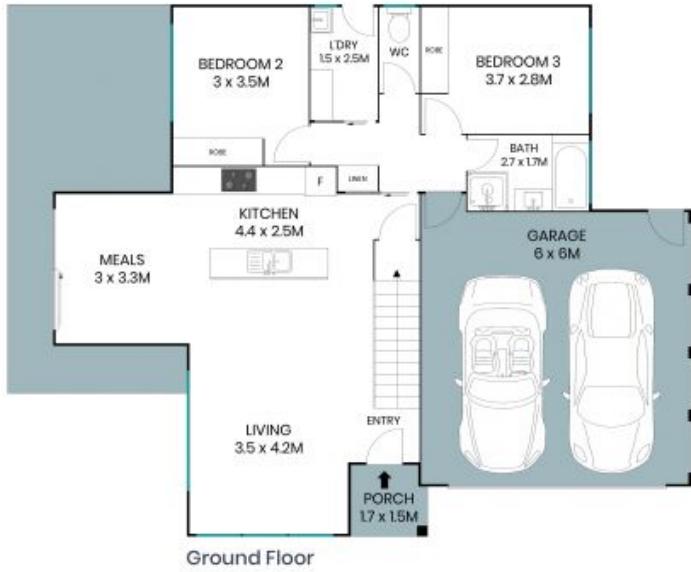

## Tranquil Family Sanctuary

From the moment you step into this charming Crace home, you'll be enveloped by a sense of warmth and tranquillity. This is more than just a house-it's a sanctuary where cherished memories are made. The upstairs master bedroom offers a private retreat, complete with a walk-in robe and ensuite, creating a haven of relaxation. Each additional bedroom is thoughtfully designed with built-in robes, ensuring everyone has their own space to unwind.

**Jess Smith**

0410 125 475

**Kris Hellier**

0413 799 700

146 Narden Street  
Crace

The site plan and floor plan are not to scale; measurements are indicative and in metres. Bushes and trees are placed for illustration purposes. Plans should not be relied on. Interested parties should make and rely on their own enquiries. All other information provided has been collected from reliable sources but cannot be guaranteed for accuracy.

146 Narden Street  
Crace

Ground Floor

Upper Floor

The floor plan is not to scale; measurements are indicative and in metres. All features included in this 3D plan are for inspiration purposes only. This is not an exact replica of the property or the position of exterior elements. Plans should not be relied on. Interested parties should make and rely on their own enquiries.