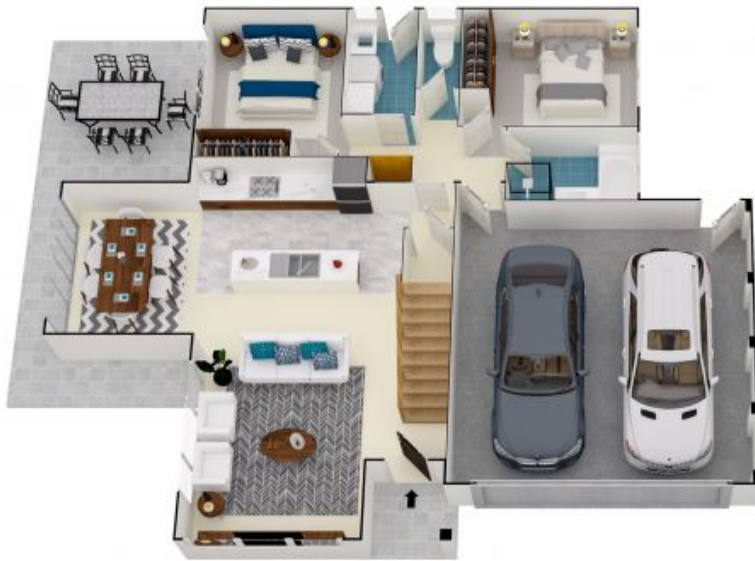

146 Narden Street
Crace

Ground Floor