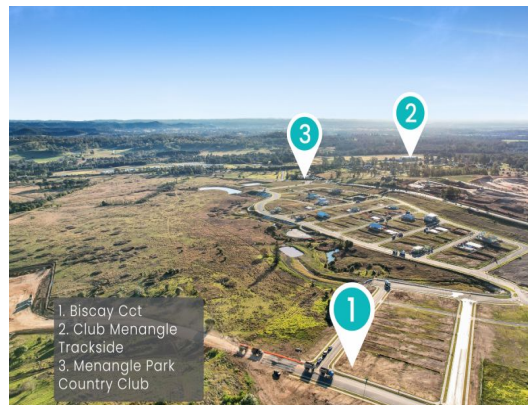

STONE

26.6m

5.655m

16.85m

20.85m

29.5m

55 Biscay Circuit Menangle Park, NSW

607.1m2 block in prime Menangle Park location

Presenting an exceptional opportunity within Menangle Park's prestigious new development. This 607.1m2 block of land invites you to create your dream residence in a serene countryside setting while enjoying easy access to urban conveniences.