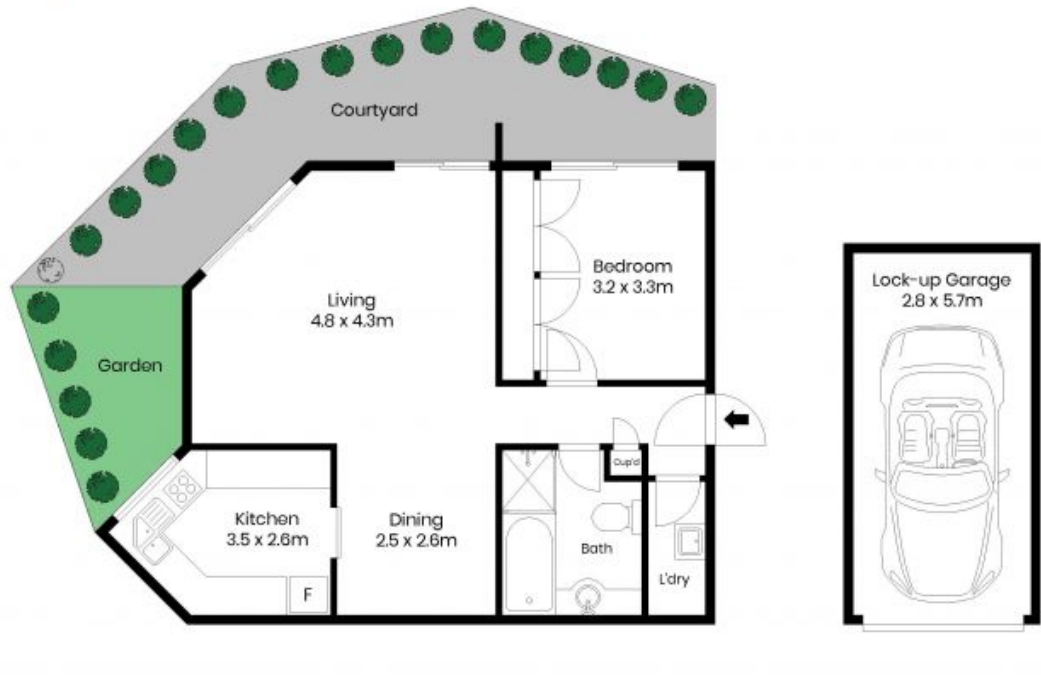

Price:

Auction onsite 24th August at 10am

**Marize Bellomo**

0414 972 203

**Alanna Tohme**

0450 862 088

1/7 High View Avenue  
Neutral Bay

The site plan and floor plan are not to scale; measurements are indicative and in metres. Bushes and trees are placed for illustration purposes. Plans should not be relied on. Interested parties should make and rely on their own enquiries. All other information provided has been collected from reliable sources but cannot be guaranteed for accuracy.