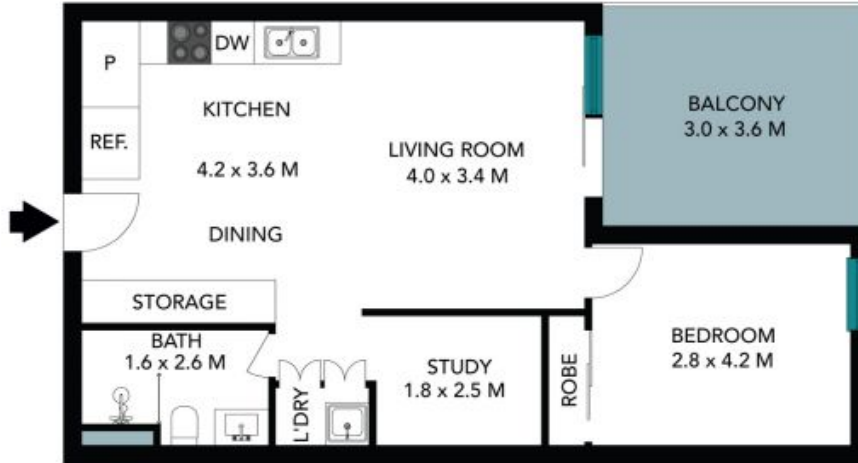

904/395 Princes Highway
Rockdale

(NOT IN POSITION)

(NOT IN POSITION)