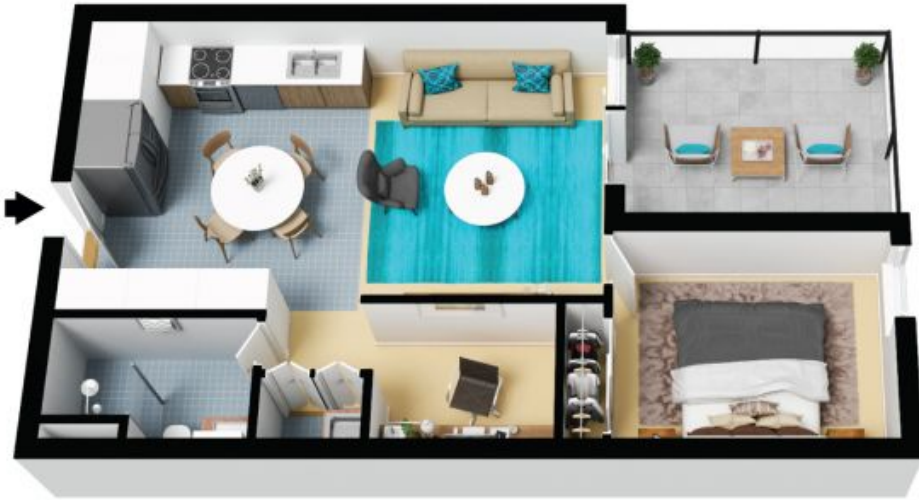

904/395 Princes Highway
Rockdale

The floor plan is not to scale; measurements are indicative and in metres. All features included in this 3D plan are for inspiration purposes only. This is not an exact replica of the property or the position of exterior elements. Plans should not be relied on. Interested parties should make and rely on their own enquiries.