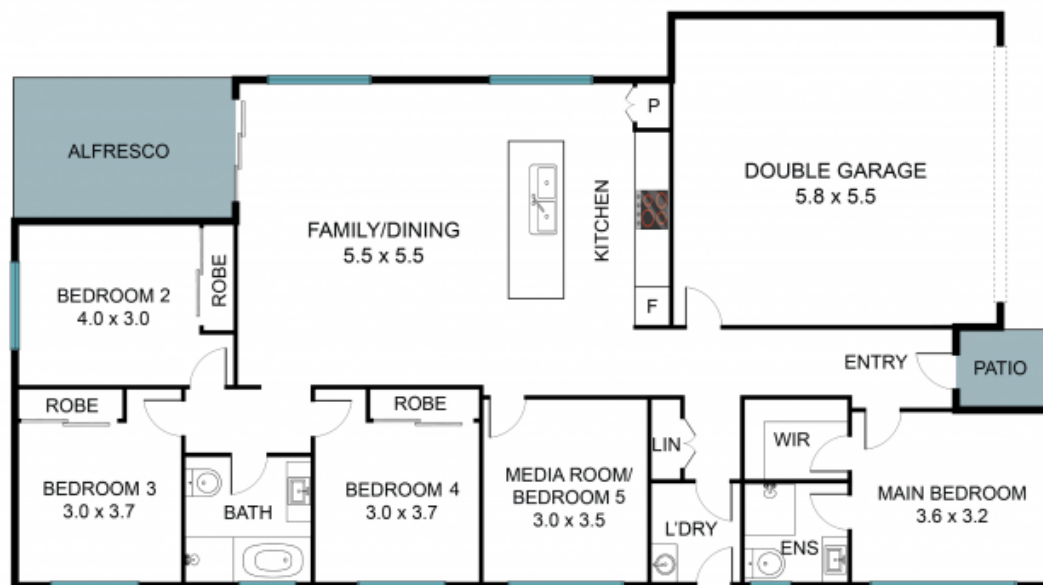

## 11 Seidler Parade, Oran Park NSW 2570

The floor plan is not to scale, measurements and in metres. Exterior elements are not in position.  
Plans should not be relied on. Interested parties should make and rely on their own enquiries.  
All other information provided has been collected from reliable sources but cannot be guaranteed for accuracy.