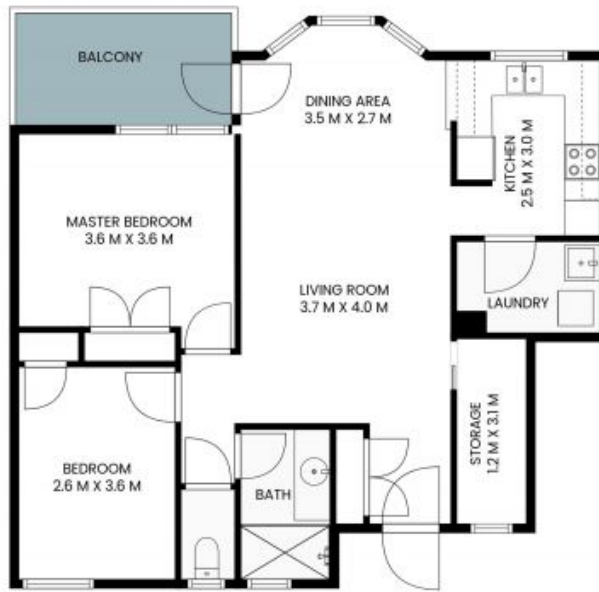

Reece Caira

0431 013 342

95/15 Lorraine Avenue
BERKELEY VALE

INTERNAL: 71sqm

PLEASE NOTE: These Floorplan + Site Plans have been generated for marketing purposes and are to be used as a guide only. While all care is taken, no guarantee can be given in respect of accuracy; sizes and dimensions are approximate, actual may vary.